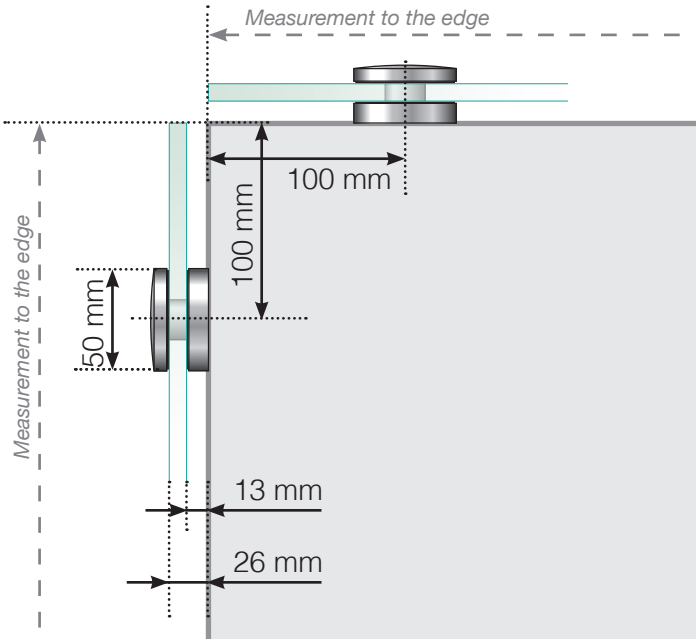

# MEASUREMENT DIAGRAM

## PLACEMENT - POST-FREE FASTENING POINT

### OUTER CORNER NOT 90°

### INNER CORNER NOT 90°