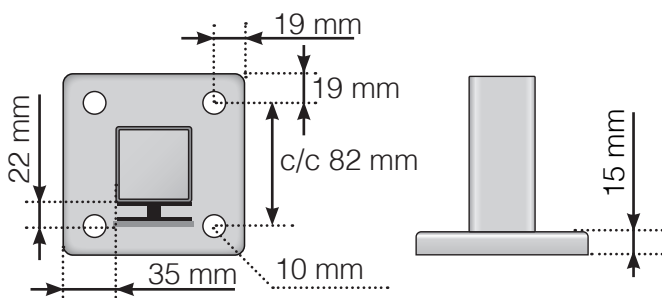

MEASUREMENT DIAGRAM

PLACEMENT - ALUMINIUM POSTS WITH FEET, OUTER GLASS MOUNTING

OUTER CORNER

OUTER CORNER NOT 90°

INNER CORNER NOT 90°

INNER CORNER

END

Free-standing

Measurement to edge

By the wall

Measurement to edge

DISTANCE BETWEEN STRAIGHT SECTIONS

Please note that the drawings are not to scale

© Räckesbutiken Sweden AB - www.balustradestore.eu

BALUSTRADESTORE.EU