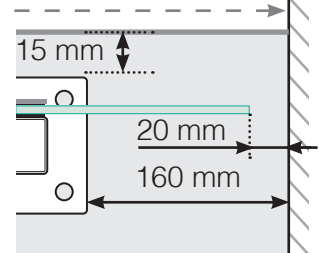

MEASUREMENT DIAGRAM

PLACEMENT - ALUMINIUM POSTS WITH FEET, OUTER GLASS MOUNTING

OUTER CORNER

OUTER CORNER NOT 90°

INNER CORNER NOT 90°

INNER CORNER

END

Free-standing

Measurement to edge

By the wall

Measurement to edge

DISTANCE BETWEEN STRAIGHT SECTIONS

Please note that the drawings are not to scale

© Räckesbutiken Sweden AB - www.balustradestore.eu

BALUSTRADESTORE.EU