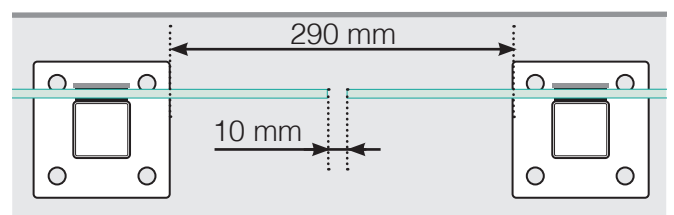

MEASUREMENT DIAGRAM

PLACEMENT - ALUMINIUM POSTS WITH FEET, OUTER GLASS MOUNTING

OUTER CORNER

OUTER CORNER NOT 90°

INNER CORNER NOT 90°

INNER CORNER

END

Free-standing

Measurement to edge

By the wall

Measurement to edge

DISTANCE BETWEEN STRAIGHT SECTIONS

Please note that the drawings are not to scale

© Räckesbutiken Sweden AB - www.balustradestore.eu

BALUSTRADESTORE.EU