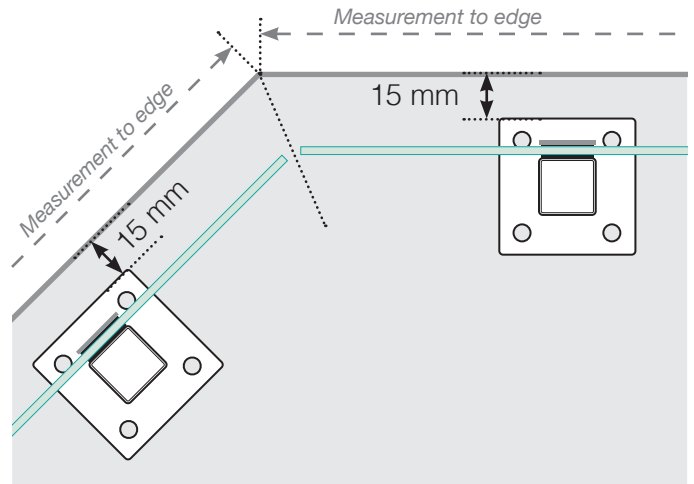

MEASUREMENT DIAGRAM

PLACEMENT - ALUMINIUM POSTS WITH FEET, OUTER GLASS MOUNTING

OUTER CORNER

OUTER CORNER NOT 90°

INNER CORNER NOT 90°

INNER CORNER

END

Free-standing

Measurement to edge

By the wall

Measurement to edge

DISTANCE BETWEEN STRAIGHT SECTIONS

Please note that the drawings are not to scale

© Räckesbutiken Sweden AB - www.balustradestore.eu

BALUSTRADESTORE.EU