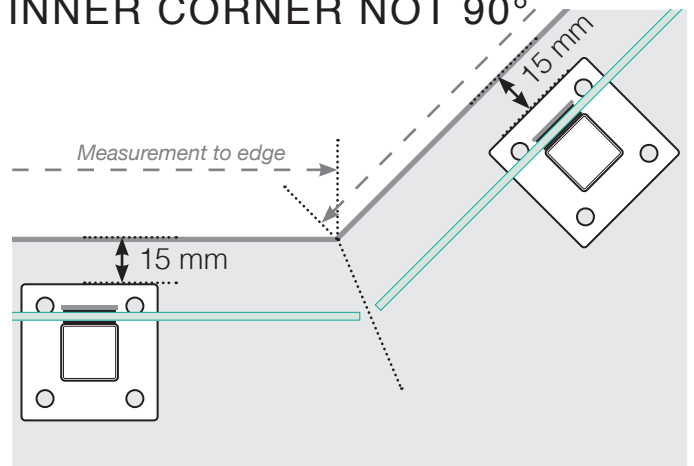

MEASUREMENT DIAGRAM

PLACEMENT - ALUMINIUM POSTS WITH FEET, OUTER GLASS MOUNTING

OUTER CORNER

OUTER CORNER NOT 90°

INNER CORNER NOT 90°

INNER CORNER

END

Free-standing

Measurement to edge

By the wall

Measurement to edge

DISTANCE BETWEEN STRAIGHT SECTIONS

Please note that the drawings are not to scale

© Räckesbutiken Sweden AB - www.balustradestore.eu

BALUSTRADESTORE.EU