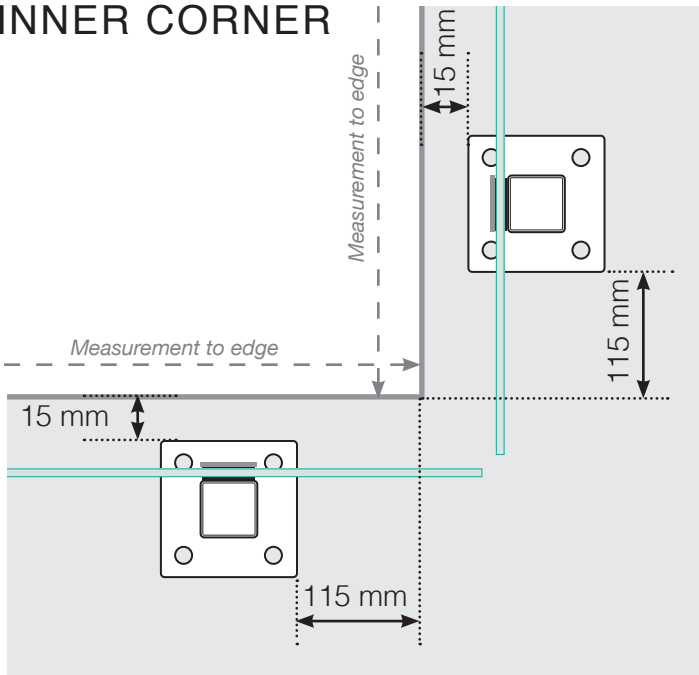

MEASUREMENT DIAGRAM

PLACEMENT - ALUMINIUM POSTS WITH FEET, OUTER GLASS MOUNTING

OUTER CORNER

OUTER CORNER NOT 90°

INNER CORNER NOT 90°

INNER CORNER

END

Free-standing

Measurement to edge

By the wall

Measurement to edge

DISTANCE BETWEEN STRAIGHT SECTIONS

Please note that the drawings are not to scale

© Räckesbutiken Sweden AB - www.balustradestore.eu

BALUSTRADESTORE.EU