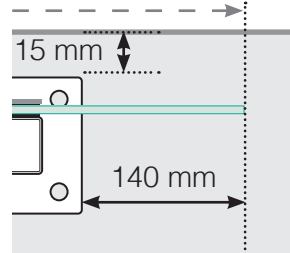

MEASUREMENT DIAGRAM

PLACEMENT - ALUMINIUM POSTS WITH FEET, OUTER GLASS MOUNTING

OUTER CORNER

OUTER CORNER NOT 90°

INNER CORNER NOT 90°

INNER CORNER

END

Free-standing

Measurement to edge

By the wall

Measurement to edge

DISTANCE BETWEEN STRAIGHT SECTIONS

Please note that the drawings are not to scale

© Räckesbutiken Sweden AB - www.balustradestore.eu

BALUSTRADESTORE.EU