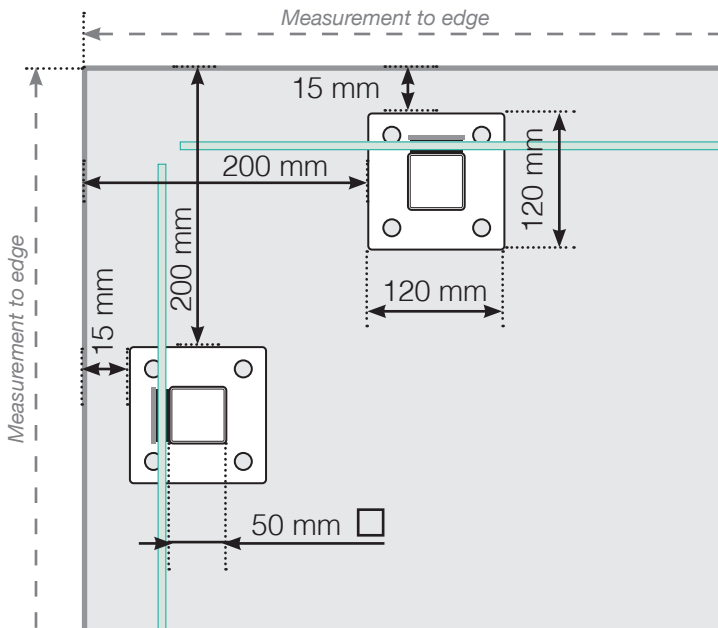

MEASUREMENT DIAGRAM

PLACEMENT - ALUMINIUM POSTS WITH FEET, OUTER GLASS MOUNTING

OUTER CORNER

OUTER CORNER NOT 90°

INNER CORNER NOT 90°

INNER CORNER

END

Free-standing

Measurement to edge

By the wall

Measurement to edge

DISTANCE BETWEEN STRAIGHT SECTIONS

Please note that the drawings are not to scale

© Räckesbutiken Sweden AB - www.balustradestore.eu

BALUSTRADESTORE.EU