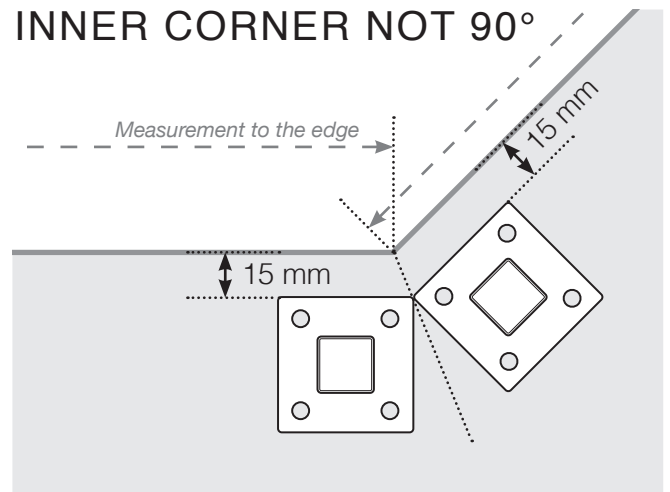

MEASUREMENT DIAGRAM

PLACEMENT - ALUMINIUM POST WITH FOOT
MOUNTED ON WOOD

OUTER CORNER

OUTER CORNER NOT 90°

INNER CORNER NOT 90°

INNER CORNER

END POST

Please note that drawings are not to scale

© Räckesbutiken Sweden AB - www.balustradestore.eu
2022-10-10 v.1.0

MEASUREMENT DIAGRAM

PLACEMENT - ALUMINIUM POST WITH FOOT CONCRETE SUPPORT FIXING

OUTER CORNER

OUTER CORNER NOT 90°

INNER CORNER NOT 90°

INNER CORNER