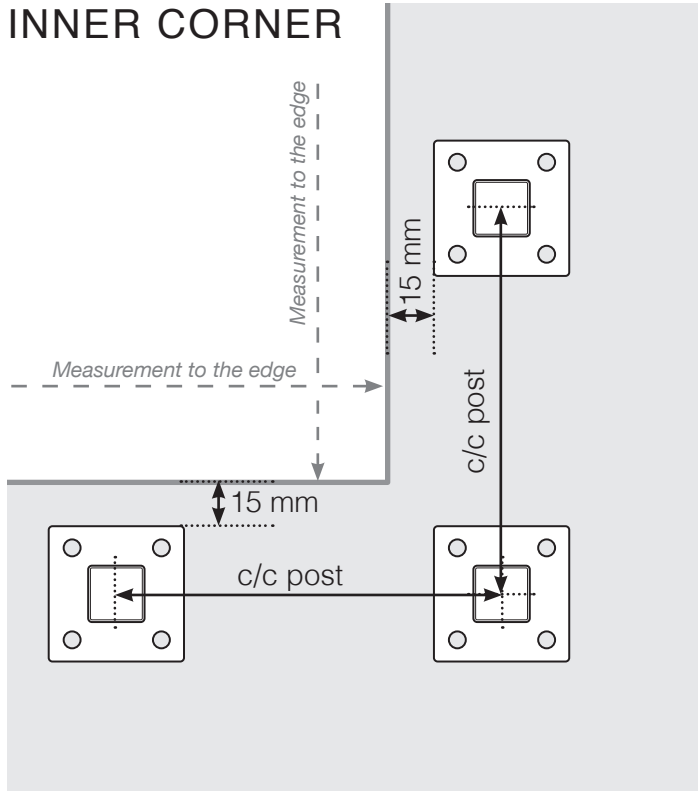

MEASUREMENT DIAGRAM

PLACEMENT - ALUMINIUM POST WITH FOOT
MOUNTED ON WOOD

OUTER CORNER

OUTER CORNER NOT 90°

INNER CORNER NOT 90°

INNER CORNER

END POST

Please note that drawings are not to scale

© Räckesbutiken Sweden AB - www.balustradestore.eu
2022-10-10 v.1.0

MEASUREMENT DIAGRAM

PLACEMENT - ALUMINIUM POST WITH FOOT CONCRETE SUPPORT FIXING

OUTER CORNER

OUTER CORNER NOT 90°

INNER CORNER NOT 90°

INNER CORNER