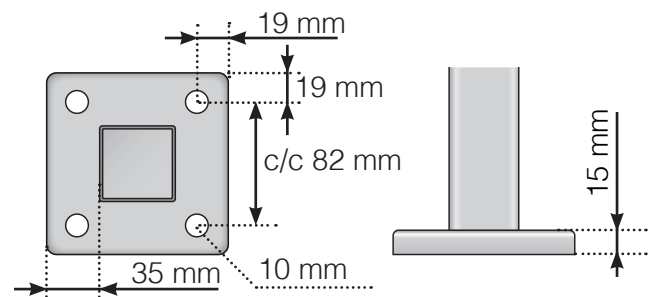

MEASUREMENT DIAGRAM

PLACEMENT - ALUMINIUM POST WITH FOOT
MOUNTED ON WOOD

OUTER CORNER

OUTER CORNER NOT 90°

INNER CORNER NOT 90°

INNER CORNER

END POST

Please note that drawings are not to scale

© Räckesbutiken Sweden AB - www.balustradestore.eu
2022-10-10 v.1.0

MEASUREMENT DIAGRAM

PLACEMENT - ALUMINIUM POST WITH FOOT CONCRETE SUPPORT FIXING

OUTER CORNER

OUTER CORNER NOT 90°

INNER CORNER NOT 90°

INNER CORNER