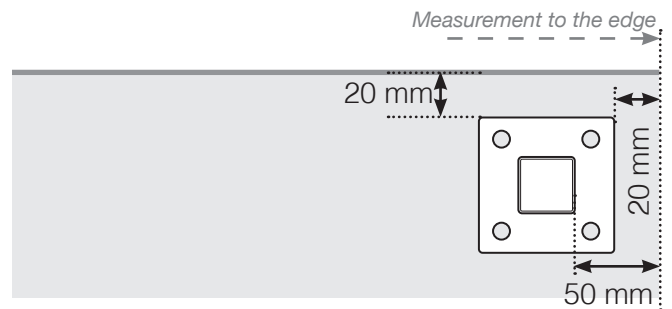

END POST

Please note that drawings are not to scale

© Räckesbutiken Sweden AB - www.balustradestore.eu
2022-10-10 v.1.0