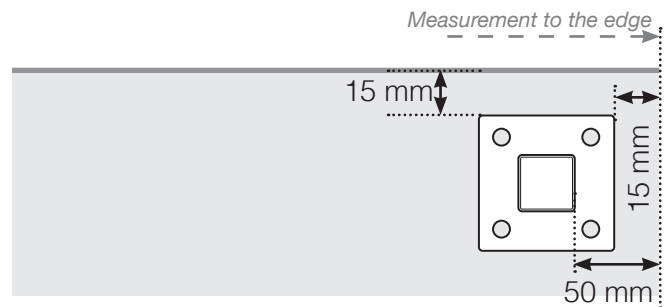

MEASUREMENT DIAGRAM

PLACEMENT - ALUMINIUM POST WITH FOOT
MOUNTED ON WOOD

OUTER CORNER

OUTER CORNER NOT 90°

INNER CORNER NOT 90°

INNER CORNER

END POST

Please note that drawings are not to scale

© Räckesbutiken Sweden AB - www.balustradestore.eu
2022-10-10 v.1.0

MEASUREMENT DIAGRAM

PLACEMENT - ALUMINIUM POST WITH FOOT CONCRETE SUPPORT FIXING

OUTER CORNER

OUTER CORNER NOT 90°

INNER CORNER NOT 90°

INNER CORNER