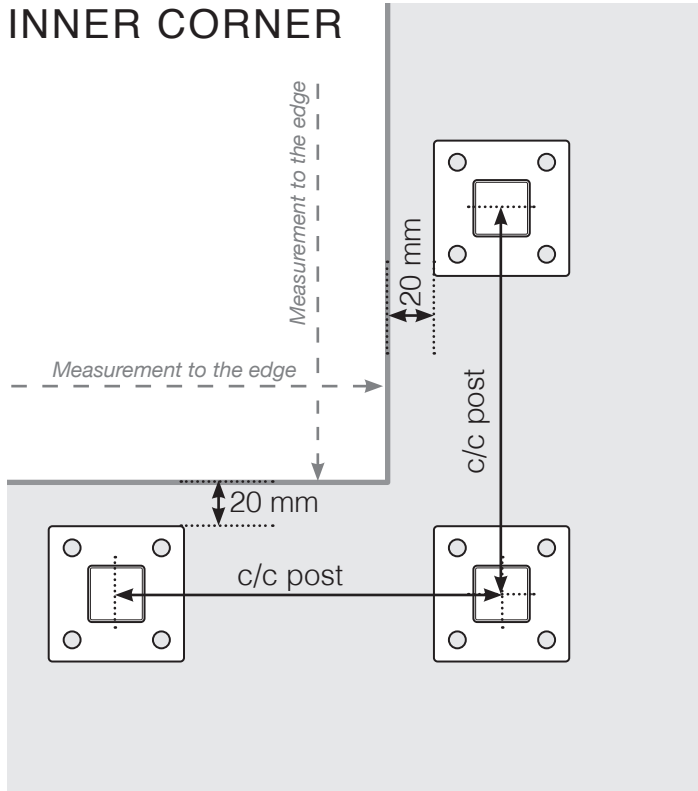

MEASUREMENT DIAGRAM

PLACEMENT - ALUMINIUM POST WITH FOOT
MOUNTED ON WOOD

OUTER CORNER

OUTER CORNER NOT 90°

INNER CORNER NOT 90°

INNER CORNER

END POST

Please note that drawings are not to scale

© Räckesbutiken Sweden AB - www.balustradestore.eu
2022-10-10 v.1.0

MEASUREMENT DIAGRAM

PLACEMENT - ALUMINIUM POST WITH FOOT CONCRETE SUPPORT FIXING

OUTER CORNER

OUTER CORNER NOT 90°

INNER CORNER NOT 90°

INNER CORNER