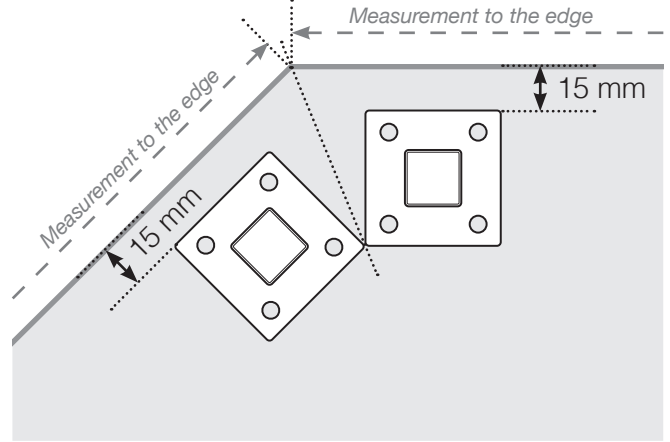

MEASUREMENT DIAGRAM

PLACEMENT - ALUMINIUM POST WITH FOOT
MOUNTED ON WOOD

OUTER CORNER

OUTER CORNER NOT 90°

INNER CORNER NOT 90°

INNER CORNER

END POST

Please note that drawings are not to scale

© Räckesbutiken Sweden AB - www.balustradestore.eu
2022-10-10 v.1.0

MEASUREMENT DIAGRAM

PLACEMENT - ALUMINIUM POST WITH FOOT CONCRETE SUPPORT FIXING

OUTER CORNER

OUTER CORNER NOT 90°

INNER CORNER NOT 90°

INNER CORNER