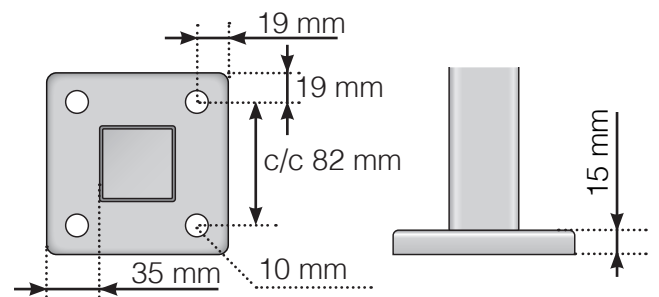

END POST

Please note that drawings are not to scale

© Räckesbutiken Sweden AB - www.balustradestore.eu
2022-10-10 v.1.0