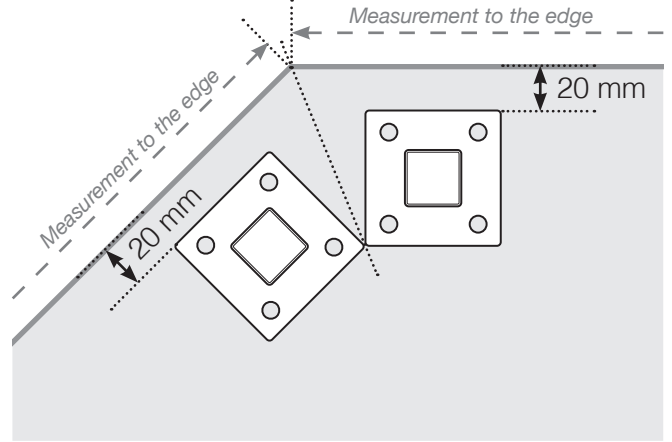

MEASUREMENT DIAGRAM

PLACEMENT - ALUMINIUM POST WITH FOOT
MOUNTED ON WOOD

OUTER CORNER

OUTER CORNER NOT 90°

INNER CORNER NOT 90°

INNER CORNER

END POST

Please note that drawings are not to scale

© Räckesbutiken Sweden AB - www.balustradestore.eu
2022-10-10 v.1.0

MEASUREMENT DIAGRAM

PLACEMENT - ALUMINIUM POST WITH FOOT CONCRETE SUPPORT FIXING

OUTER CORNER

OUTER CORNER NOT 90°

INNER CORNER NOT 90°

INNER CORNER