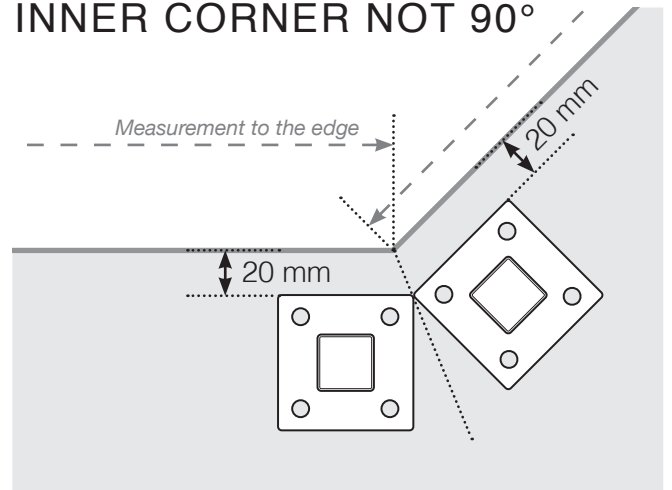

MEASUREMENT DIAGRAM

PLACEMENT - ALUMINIUM POST WITH FOOT
MOUNTED ON WOOD

OUTER CORNER

OUTER CORNER NOT 90°

INNER CORNER NOT 90°

INNER CORNER

END POST

Please note that drawings are not to scale

© Räckesbutiken Sweden AB - www.balustradestore.eu
2022-10-10 v.1.0

MEASUREMENT DIAGRAM

PLACEMENT - ALUMINIUM POST WITH FOOT CONCRETE SUPPORT FIXING

OUTER CORNER

OUTER CORNER NOT 90°

INNER CORNER NOT 90°

INNER CORNER