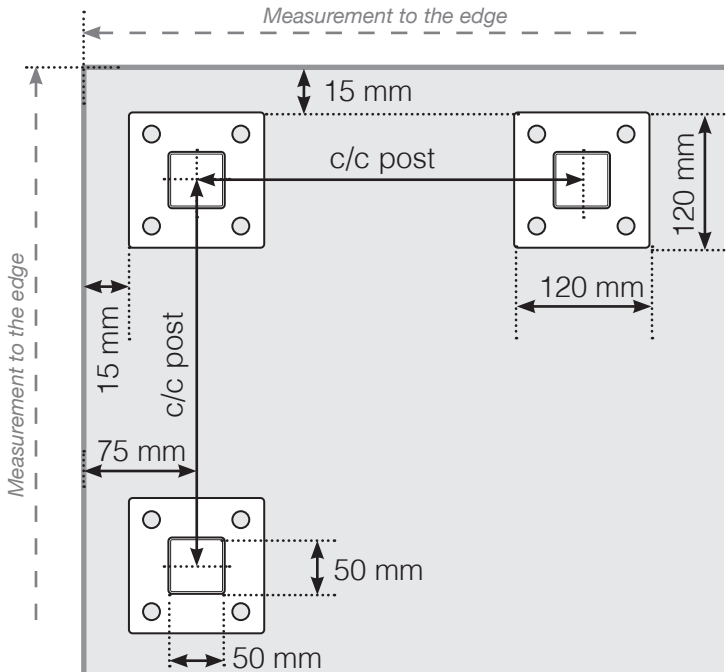

MEASUREMENT DIAGRAM

PLACEMENT - ALUMINIUM POST WITH FOOT
MOUNTED ON WOOD

OUTER CORNER

OUTER CORNER NOT 90°

INNER CORNER NOT 90°

INNER CORNER

END POST

Please note that drawings are not to scale

© Räckesbutiken Sweden AB - www.balustradestore.eu
2022-10-10 v.1.0

MEASUREMENT DIAGRAM

PLACEMENT - ALUMINIUM POST WITH FOOT CONCRETE SUPPORT FIXING

OUTER CORNER

OUTER CORNER NOT 90°

INNER CORNER NOT 90°

INNER CORNER