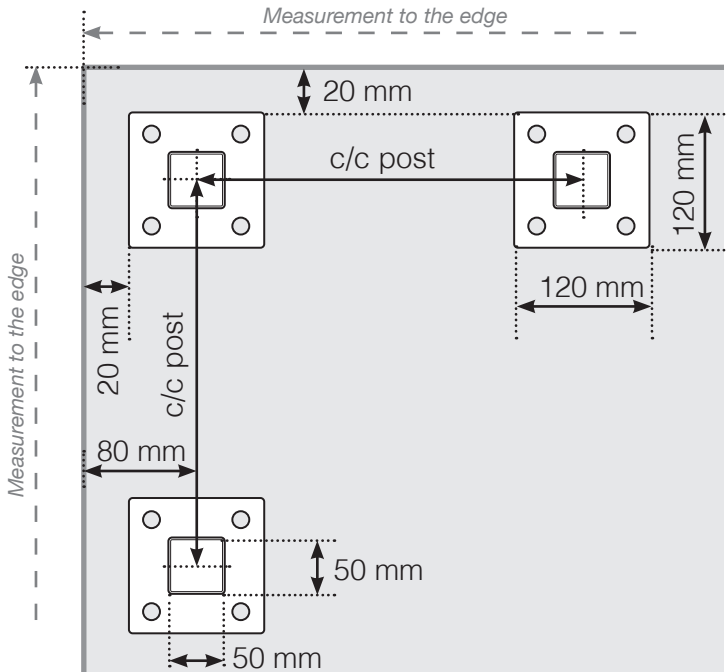

MEASUREMENT DIAGRAM

PLACEMENT - ALUMINIUM POST WITH FOOT
MOUNTED ON WOOD

OUTER CORNER

OUTER CORNER NOT 90°

INNER CORNER NOT 90°

INNER CORNER

END POST

Please note that drawings are not to scale

© Räckesbutiken Sweden AB - www.balustradestore.eu
2022-10-10 v.1.0

MEASUREMENT DIAGRAM

PLACEMENT - ALUMINIUM POST WITH FOOT CONCRETE SUPPORT FIXING

OUTER CORNER

OUTER CORNER NOT 90°

INNER CORNER NOT 90°

INNER CORNER