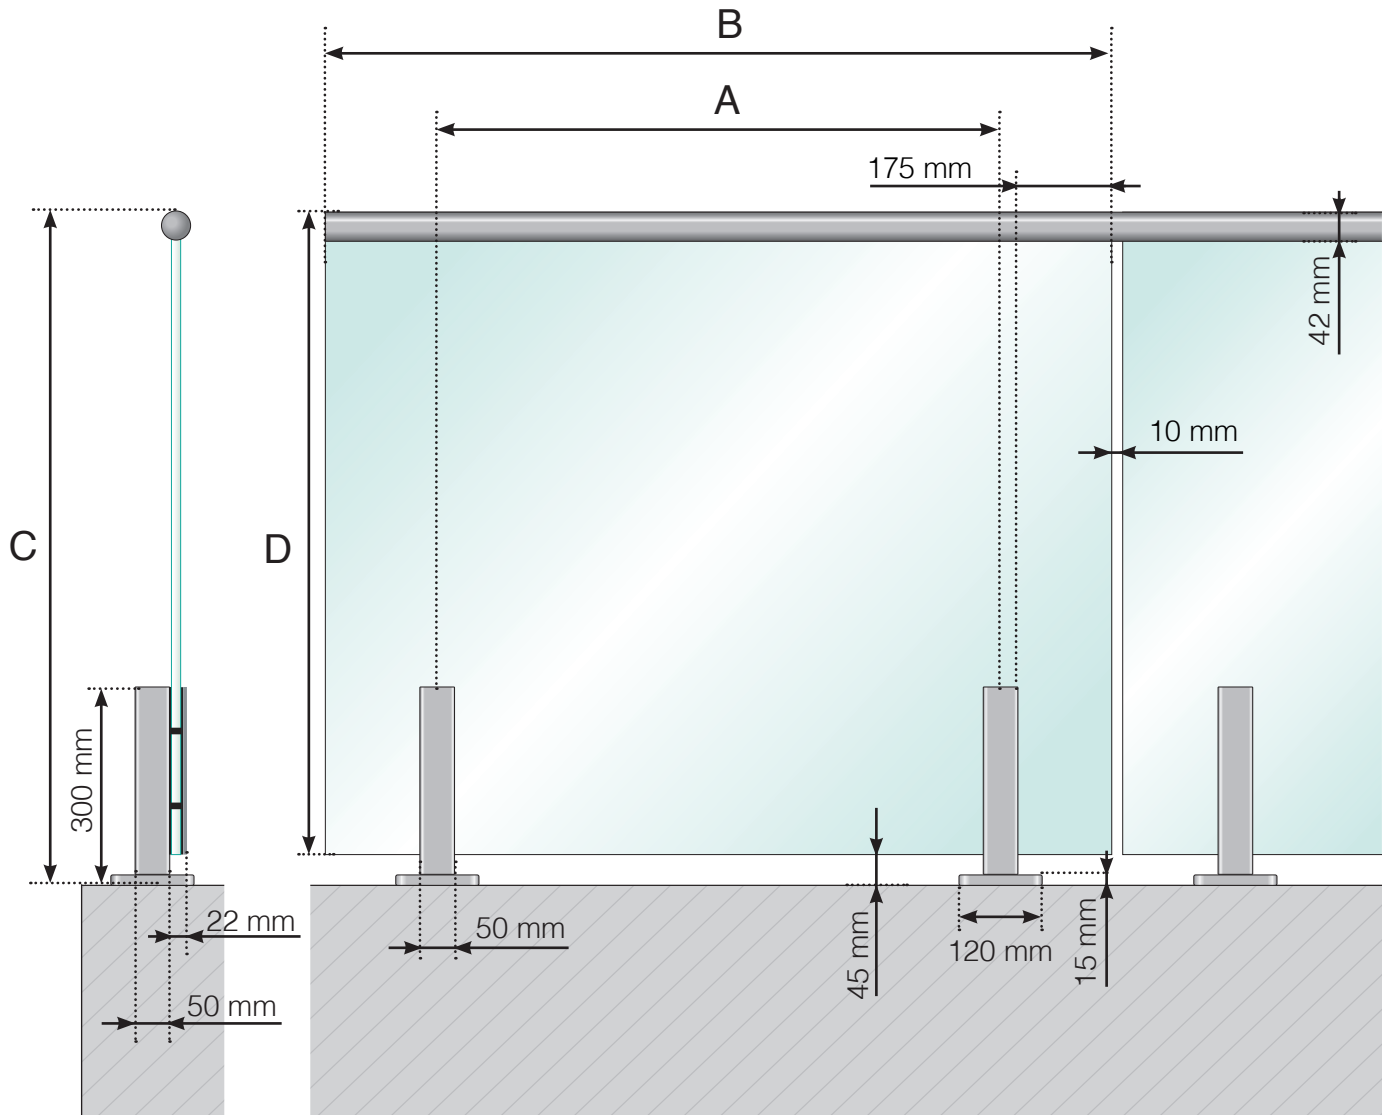

A - The c/c dimensions of the posts depend on the length of the sides and the number of sections

B - The width of the glass depends on the length of the sides and the number of sections

C - Total height of the railing

D - Glass height

Please note that the drawings are not to scale

© Räckesbutiken Sweden AB - www.balustradestore.eu

2022-10-10 v.1.0

RÄCKESBUTIKEN SWEDEN AB

DETAILED MEASUREMENTS

ALUMINIUM RAILING WITH ALUMINIUM FOOT AND STAINLESS STEEL CROSSBAR