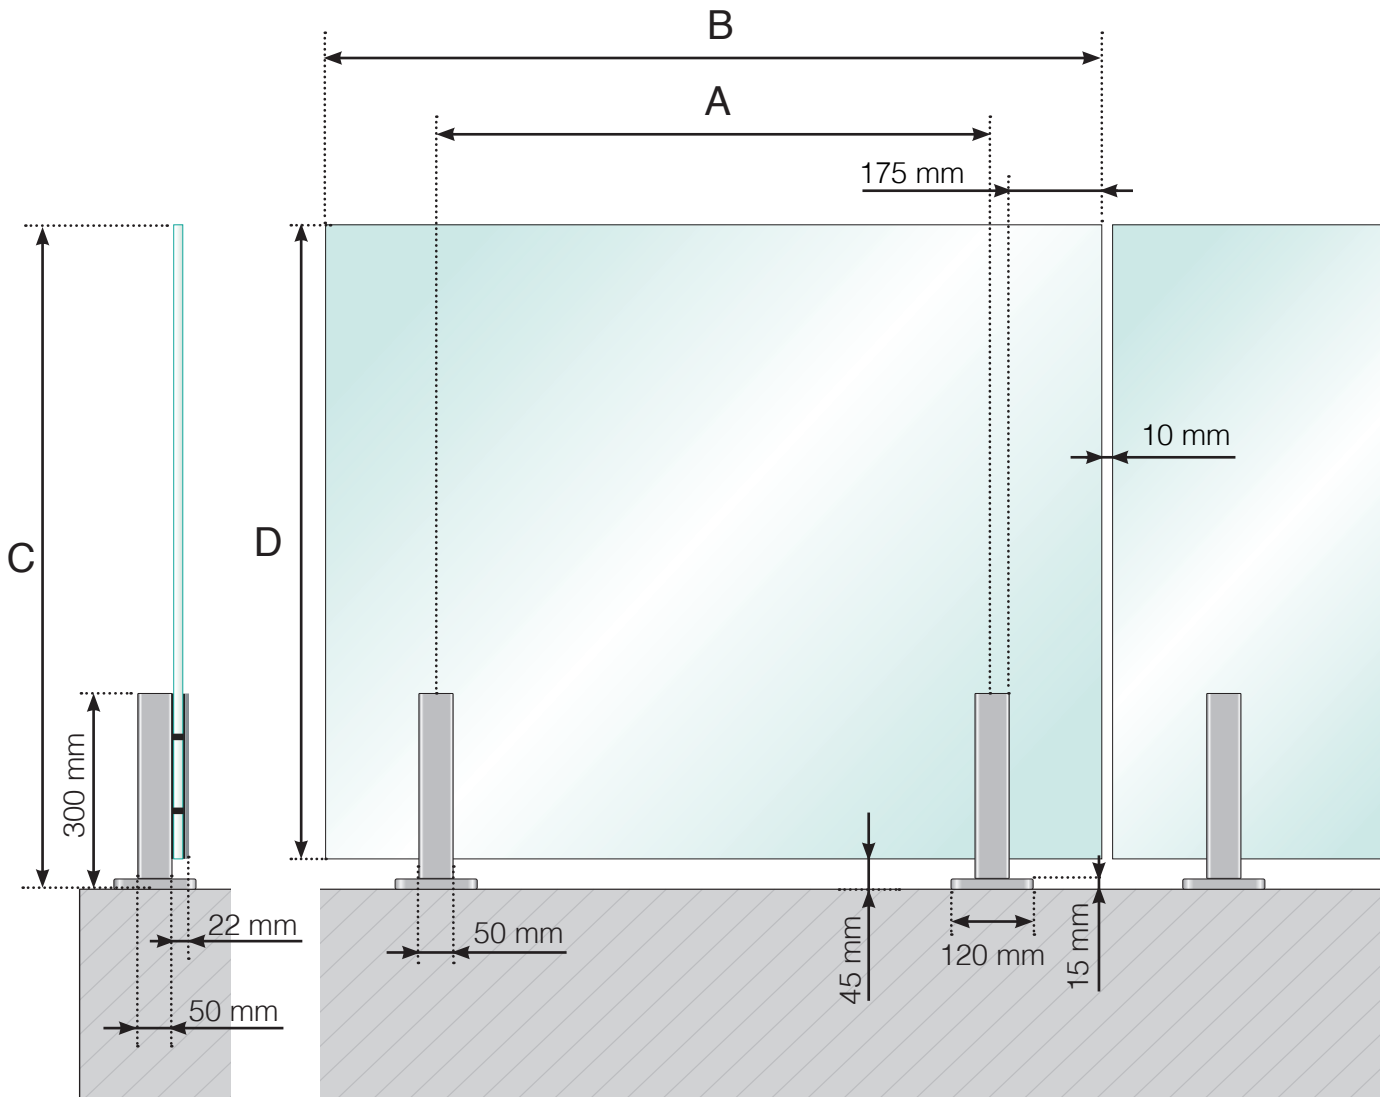

DETAILED MEASUREMENTS

ALUMINIUM RAILING WITH FOOT - INNER MOUNTED GLASS

A - The c/c dimensions of the posts depend on the length of the sides and the number of sections

B - The width of the glass depends on the length of the sides and the number of sections

C - Total height of the railing

D - Glass height

Please note that the drawings are not to scale

© Räckesbutiken Sweden AB - www.balustradestore.eu

2022-10-10 v.1.0

BALUSTRADESTORE.EU

DETAILED MEASUREMENTS

ALUMINIUM RAILING WITH ALUMINIUM FOOT AND CROSSBAR
INNER MOUNTED GLASS

A - The c/c dimensions of the posts depend on the length of the sides and the number of sections

B - The width of the glass depends on the length of the sides and the number of sections

C - Total height of the railing