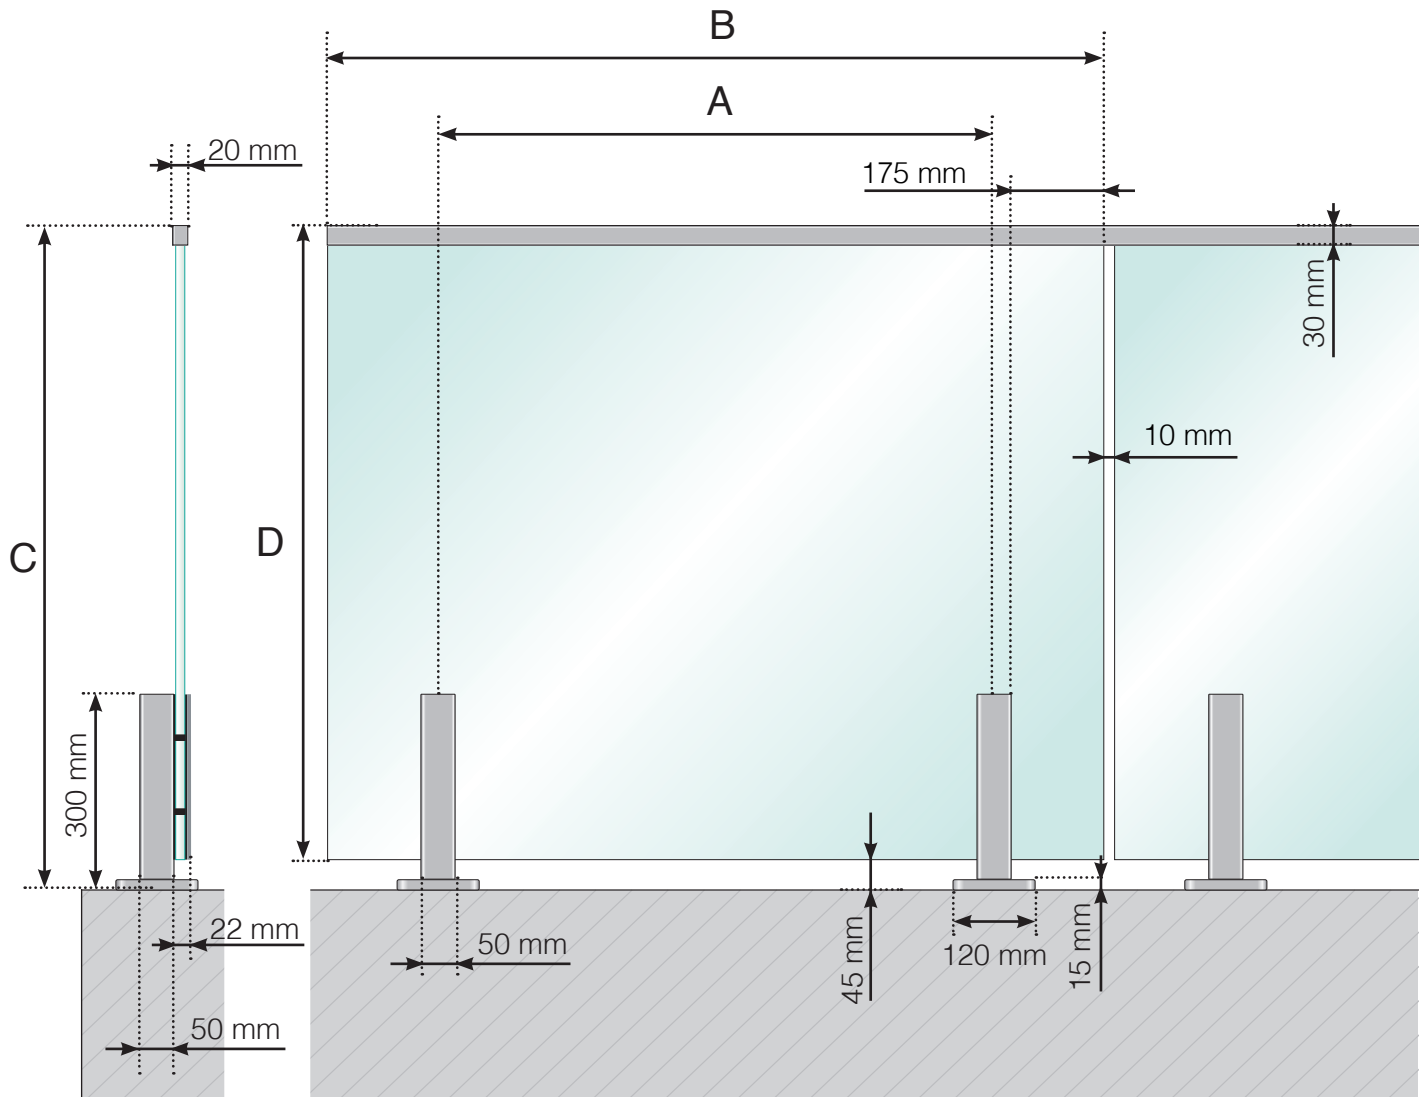

DETAILED MEASUREMENTS

ALUMINIUM RAILING WITH FOOT - INNER MOUNTED GLASS

A - The c/c dimensions of the posts depend on the length of the sides and the number of sections

B - The width of the glass depends on the length of the sides and the number of sections

C - Total height of the railing

D - Glass height

Please note that the drawings are not to scale

© Räckesbutiken Sweden AB - www.balustradestore.eu

2022-10-10 v.1.0

BALUSTRADESTORE.EU

DETAILED MEASUREMENTS

ALUMINIUM RAILING WITH ALUMINIUM FOOT AND CROSSBAR
INNER MOUNTED GLASS

A - The c/c dimensions of the posts depend on the length of the sides and the number of sections

B - The width of the glass depends on the length of the sides and the number of sections

C - Total height of the railing