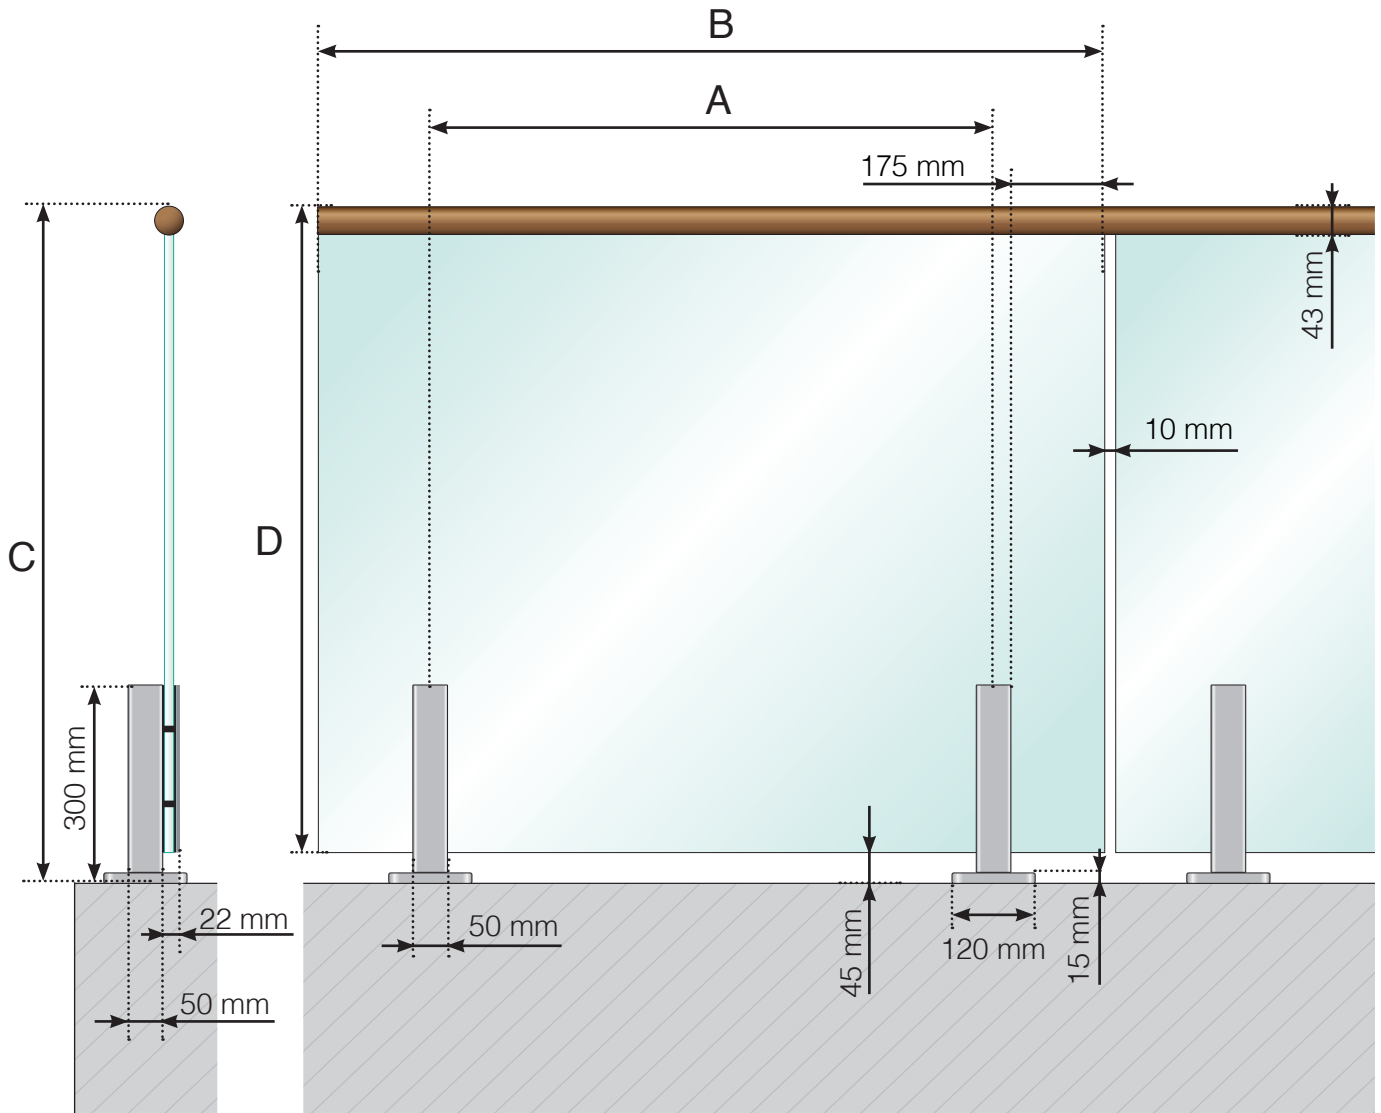

DETAILED MEASUREMENTS

ALUMINIUM RAILING WITH FOOT - INNER MOUNTED GLASS

A - The c/c dimensions of the posts depend on the length of the sides and the number of sections

B - The width of the glass depends on the length of the sides and the number of sections

A - The c/c dimensions of the posts depend on the length of the sides and the number of sections

B - The width of the glass depends on the length of the sides and the number of sections

C - Total height of the railing

D - Glass height

Please note that the drawings are not to scale

© Räckesbutiken Sweden AB - www.balustradestore.eu

2022-10-10 v.1.0

BALUSTRADESTORE.EU

DETAILED MEASUREMENTS

ALUMINIUM RAILING WITH ALUMINIUM FOOT AND WOODEN CROSSBAR
INNER MOUNTED GLASS