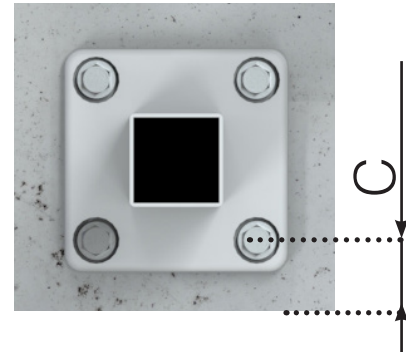

## SCREW INFORMATION

SKRBE12X100A2

Dimensions : 12x100mm  
Minimum attachment depth : 150 mm  
Minimum distance from edge: 65 mm  
Bit: 6mm insex  
Drill: 12mm

## SCREW INFORMATION

---

SKRBE75X800

SKRBE10X90

Dimensions (A) : 7,5x80 mm  
Minimum attachment depth (B): 100 mm  
Minimum distance from edge (C): 35 mm  
Bit: Socket wrench 10 mm  
Drill: 6 mm

Dimensions (A) : 10x90mm  
Minimum attachment depth (B): 115 mm  
Minimum distance from edge (C): 45 mm  
Bit: Socket wrench 13 mm  
Drill: 8 mm