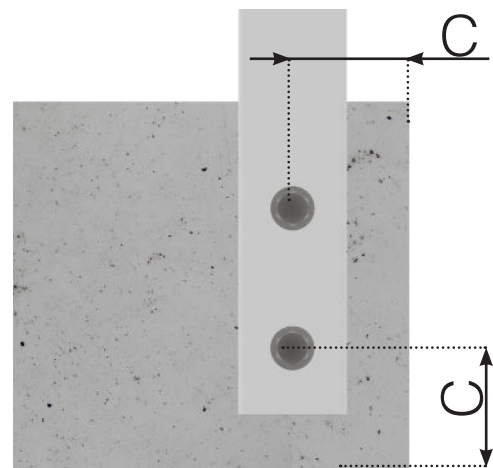

## SCREW INFORMATION

---

SKRBE75X800

SKRBE10X90

Dimensions (A) : 7,5x80 mm  
Minimum attachment depth (B): 100 mm  
Minimum distance from edge (C): 35 mm  
Bit: Socket wrench 10 mm  
Drill: 6 mm

Dimensions (A) : 10x90mm  
Minimum attachment depth (B): 115 mm  
Minimum distance from edge (C): 45 mm  
Bit: Socket wrench 13 mm  
Drill: 8 mm

SKRBE12X90

Dimensions (A): 12x90mm  
Minimum attachment depth (B): 150 mm  
Minimum distance from edge (C) : 50 mm  
Bit: Socket wrench 15 mm  
Drill: 10 mm

---

Please note that the drawings are not to scale

## SCREW INFORMATION

SKRBE75X800

SKRBE10X90

Dimensions (A) : 7,5x80 mm  
Minimum attachment depth (B): 100 mm  
Minimum distance from edge (C): 35 mm  
Bit: Socket wrench 10 mm  
Drill: 6 mm

SKRBE12X90

Dimensions (A) : 10x90mm  
Minimum attachment depth (B): 115 mm  
Minimum distance from edge (C): 45 mm  
Bit: Socket wrench 13 mm  
Drill: 8 mm