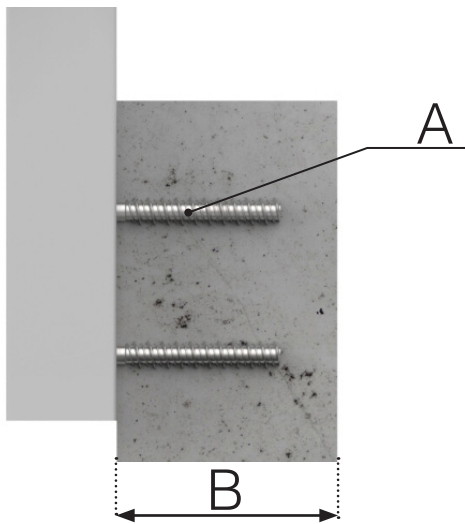

## SCREW INFORMATION

SKRBE12X100A2

Dimensions : 12x100mm  
Minimum attachment depth : 150 mm  
Minimum distance from edge: 65 mm  
Bit: 6mm insex  
Drill: 12mm

## SCREW INFORMATION

---

SKRBE75X800

SKRBE10X90

Dimensions (A) : 7,5x80 mm  
Minimum attachment depth (B): 100 mm  
Minimum distance from edge (C): 35 mm  
Bit: Socket wrench 10 mm  
Drill: 6 mm

Dimensions (A) : 10x90mm  
Minimum attachment depth (B): 115 mm  
Minimum distance from edge (C): 45 mm  
Bit: Socket wrench 13 mm  
Drill: 8 mm

SKRBE12X90

Dimensions (A): 12x90mm  
Minimum attachment depth (B): 150 mm  
Minimum distance from edge (C) : 50 mm  
Bit: Socket wrench 15 mm  
Drill: 10 mm

---

Please note that the drawings are not to scale

## SCREW INFORMATION

SKRBE75X800

SKRBE10X90

Dimensions (A) : 7,5x80 mm  
Minimum attachment depth (B): 100 mm  
Minimum distance from edge (C): 35 mm  
Bit: Socket wrench 10 mm  
Drill: 6 mm

SKRBE12X90

Dimensions (A) : 10x90mm  
Minimum attachment depth (B): 115 mm  
Minimum distance from edge (C): 45 mm  
Bit: Socket wrench 13 mm  
Drill: 8 mm