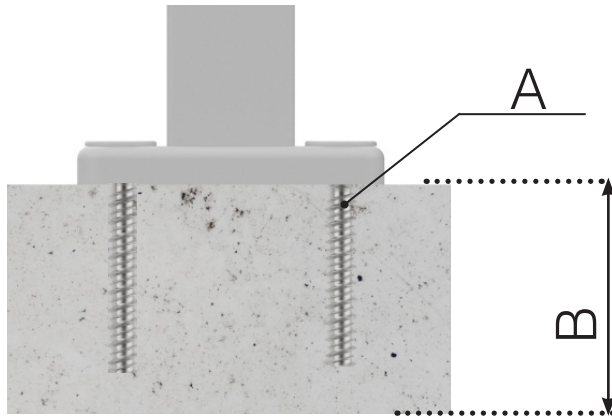

## SCREW INFORMATION

SKRBE12X100A2

Dimensions : 12x100mm  
Minimum attachment depth : 150 mm  
Minimum distance from edge: 65 mm  
Bit: 6mm insex  
Drill: 12mm

## SCREW INFORMATION

---

SKRBE75X800

SKRBE10X90

Dimensions (A) : 7,5x80 mm  
Minimum attachment depth (B): 100 mm  
Minimum distance from edge (C): 35 mm  
Bit: Socket wrench 10 mm  
Drill: 6 mm

Dimensions (A) : 10x90mm  
Minimum attachment depth (B): 115 mm  
Minimum distance from edge (C): 45 mm  
Bit: Socket wrench 13 mm  
Drill: 8 mm

SKRBE12X90

Dimensions (A): 12x90mm  
Minimum attachment depth (B): 150 mm  
Minimum distance from edge (C) : 50 mm  
Bit: Socket wrench 15 mm  
Drill: 10 mm

---

Please note that the drawings are not to scale

## SCREW INFORMATION

SKRBE75X800

SKRBE10X90

Dimensions (A) : 7,5x80 mm  
Minimum attachment depth (B): 100 mm  
Minimum distance from edge (C): 35 mm  
Bit: Socket wrench 10 mm  
Drill: 6 mm

SKRBE12X90

Dimensions (A) : 10x90mm  
Minimum attachment depth (B): 115 mm  
Minimum distance from edge (C): 45 mm  
Bit: Socket wrench 13 mm  
Drill: 8 mm