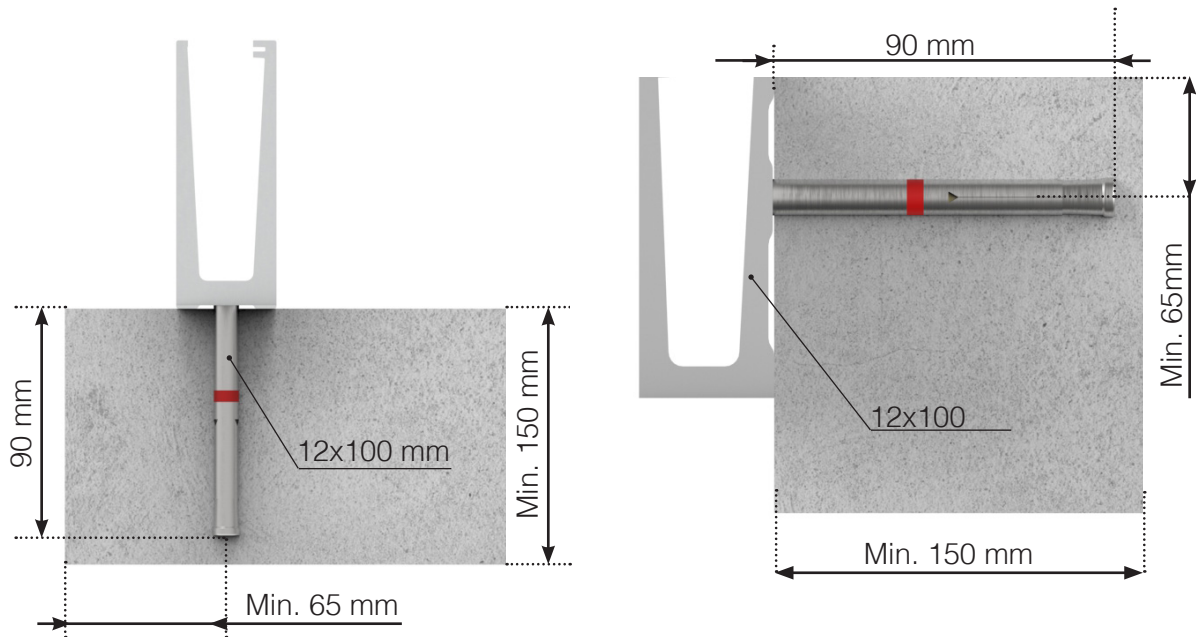

## SCREW INFORMATION

SKRBE12X100A2

Dimensions : 12x100mm  
Minimum attachment depth : 150 mm  
Minimum distance from edge: 65 mm  
Bit: 6mm insex  
Drill: 12mm

## SCREW INFORMATION

---

SKRBE75X800

SKRBE10X90

Dimensions (A) : 7,5x80 mm  
Minimum attachment depth (B): 100 mm  
Minimum distance from edge (C): 35 mm  
Bit: Socket wrench 10 mm  
Drill: 6 mm

Dimensions (A) : 10x90mm  
Minimum attachment depth (B): 115 mm  
Minimum distance from edge (C): 45 mm  
Bit: Socket wrench 13 mm  
Drill: 8 mm

SKRBE12X90

Dimensions (A): 12x90mm  
Minimum attachment depth (B): 150 mm  
Minimum distance from edge (C) : 50 mm  
Bit: Socket wrench 15 mm  
Drill: 10 mm

---

Please note that the drawings are not to scale

## SCREW INFORMATION

SKRBE75X800

SKRBE10X90

Dimensions (A) : 7,5x80 mm  
Minimum attachment depth (B): 100 mm  
Minimum distance from edge (C): 35 mm  
Bit: Socket wrench 10 mm  
Drill: 6 mm

SKRBE12X90

Dimensions (A) : 10x90mm  
Minimum attachment depth (B): 115 mm  
Minimum distance from edge (C): 45 mm  
Bit: Socket wrench 13 mm  
Drill: 8 mm