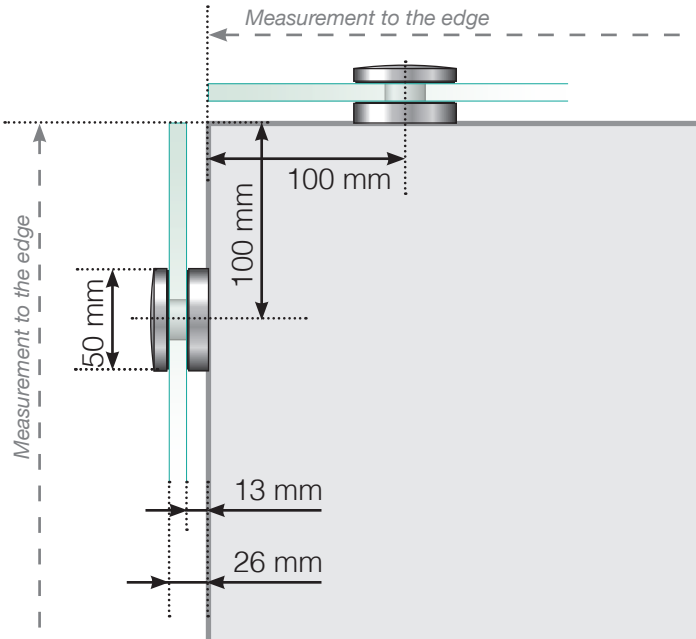

MEASUREMENT DIAGRAM

PLACEMENT - POST-FREE FASTENING POINT

OUTER CORNER

OUTER CORNER NOT 90°

INNER CORNER NOT 90°

INNER CORNER

END

Free-standing

By the wall

GLASS AND HOLE LOCATION

Please note that drawings are not to scale

© Räckesbutiken Sweden AB - www.balustradestore.eu

2022-10-10 v.1.0

BALUSTRADESTORE.EU