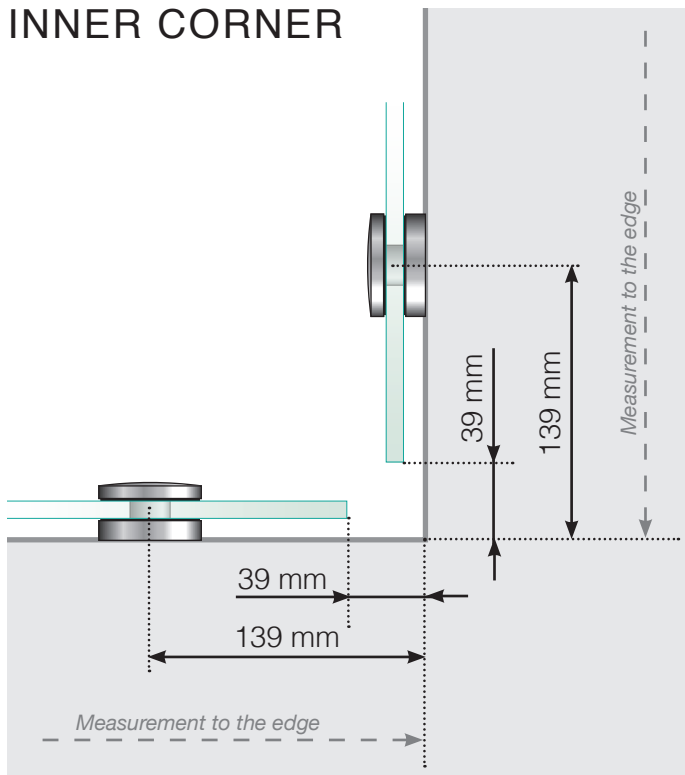

MEASUREMENT DIAGRAM

PLACEMENT - POST-FREE FASTENING POINT

OUTER CORNER

OUTER CORNER NOT 90°

INNER CORNER NOT 90°

INNER CORNER

END

Free-standing

By the wall

GLASS AND HOLE LOCATION

Please note that drawings are not to scale

© Räckesbutiken Sweden AB - www.balustradestore.eu

2022-10-10 v.1.0

BALUSTRADESTORE.EU