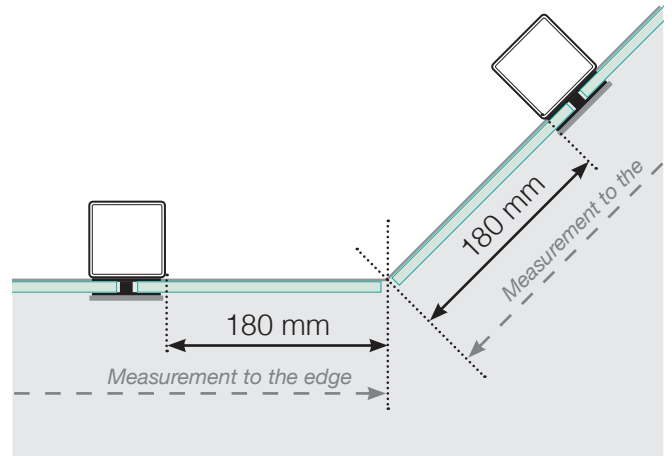

MEASUREMENT DIAGRAM

PLACEMENT - OUTER ALUMINIUM POSTS

OUTER CORNER

OUTER CORNER NOT 90°

INNER CORNER NOT 90°

INNER CORNER

END

Free-standing

By the wall

Please note that the drawings are not to scale
© Räckesbutiken Sweden AB - www.balustradestore.eu