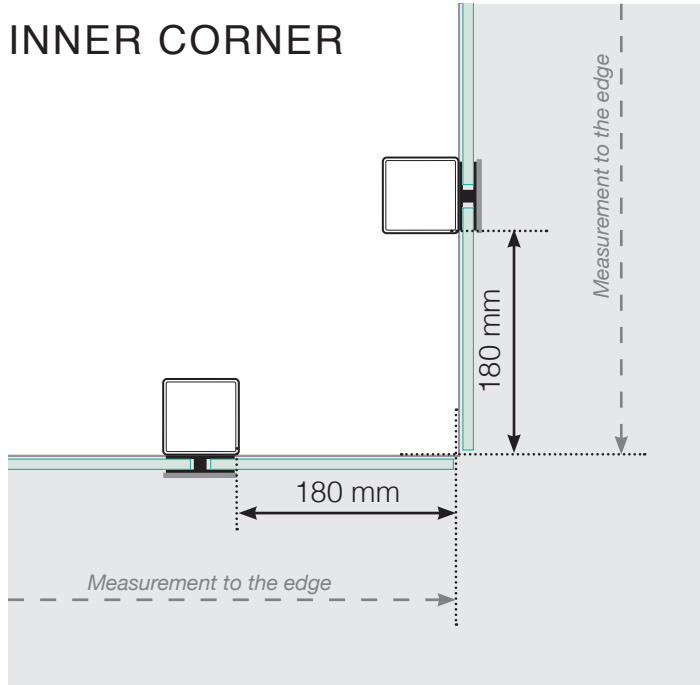

MEASUREMENT DIAGRAM

PLACEMENT - OUTER ALUMINIUM POSTS

OUTER CORNER

OUTER CORNER NOT 90°

INNER CORNER NOT 90°

INNER CORNER

END

Free-standing

By the wall

Please note that the drawings are not to scale
© Räckesbutiken Sweden AB - www.balustradestore.eu