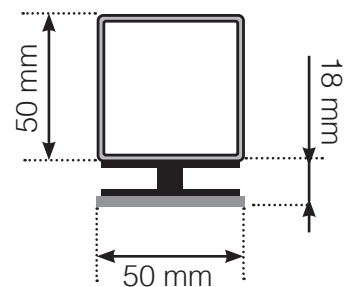

MEASUREMENT DIAGRAM

PLACEMENT - OUTER ALUMINIUM POSTS

OUTER CORNER

OUTER CORNER NOT 90°

INNER CORNER NOT 90°

INNER CORNER

END

Free-standing

By the wall

Please note that the drawings are not to scale
© Räckesbutiken Sweden AB - www.balustradestore.eu