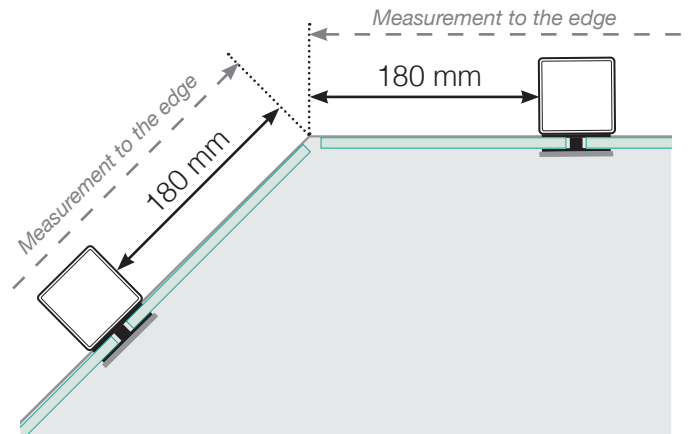

MEASUREMENT DIAGRAM

PLACEMENT - OUTER ALUMINIUM POSTS

OUTER CORNER

OUTER CORNER NOT 90°

INNER CORNER NOT 90°

INNER CORNER

END

Free-standing

By the wall

Please note that the drawings are not to scale
© Räckesbutiken Sweden AB - www.balustradestore.eu