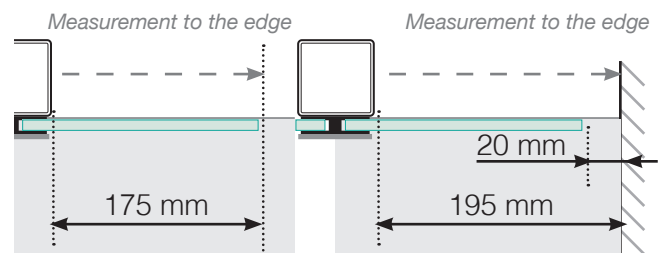

END

Free-standing

By the wall