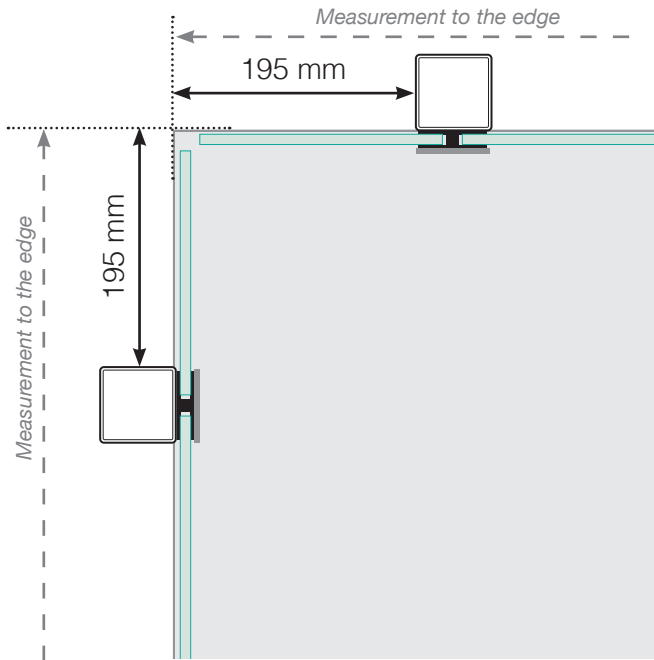

MEASUREMENT DIAGRAM

PLACEMENT - OUTER ALUMINIUM POSTS

OUTER CORNER

OUTER CORNER NOT 90°

INNER CORNER NOT 90°

INNER CORNER

END

Free-standing

By the wall

Please note that the drawings are not to scale
© Räckesbutiken Sweden AB - www.balustradestore.eu