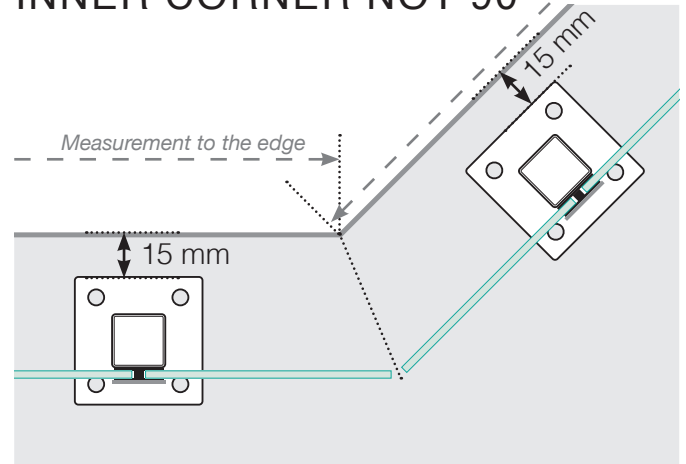

MEASUREMENT DIAGRAM

PLACEMENT - ALUMINIUM POSTS WITH FEET, INNER GLASS MOUNTING

OUTER CORNER

OUTER CORNER NOT 90°

INNER CORNER NOT 90°

INNER COR-

END

Free-standing

By the wall

Please note that the drawings are not to scale
© Räckesbutiken Sweden AB - www.balustradestore.eu