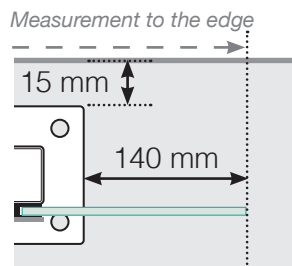

MEASUREMENT DIAGRAM

PLACEMENT - ALUMINIUM POSTS WITH FEET, INNER GLASS MOUNTING

OUTER CORNER

OUTER CORNER NOT 90°

INNER CORNER NOT 90°

INNER COR-

END

Free-standing