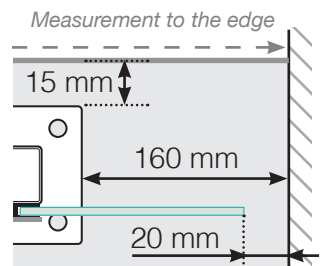

MEASUREMENT DIAGRAM

PLACEMENT - ALUMINIUM POSTS WITH FEET, INNER GLASS MOUNTING

OUTER CORNER

OUTER CORNER NOT 90°

INNER CORNER NOT 90°

INNER COR-

END

Free-standing

By the wall

Please note that the drawings are not to scale
© Räckesbutiken Sweden AB - www.balustradestore.eu