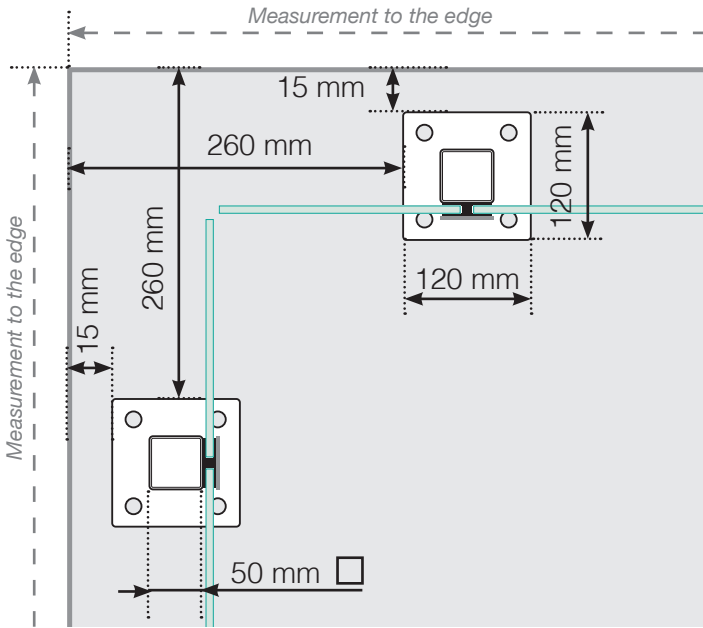

MEASUREMENT DIAGRAM

PLACEMENT - ALUMINIUM POSTS WITH FEET, INNER GLASS MOUNTING

OUTER CORNER

OUTER CORNER NOT 90°

INNER CORNER NOT 90°

INNER COR-

END

Free-standing