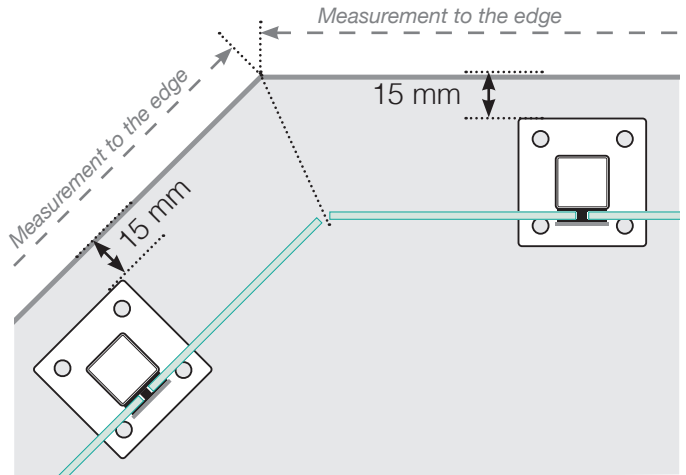

MEASUREMENT DIAGRAM

PLACEMENT - ALUMINIUM POSTS WITH FEET, INNER GLASS MOUNTING

OUTER CORNER

OUTER CORNER NOT 90°

INNER CORNER NOT 90°

INNER COR-

END

Free-standing

By the wall

Please note that the drawings are not to scale
© Räckesbutiken Sweden AB - www.balustradestore.eu