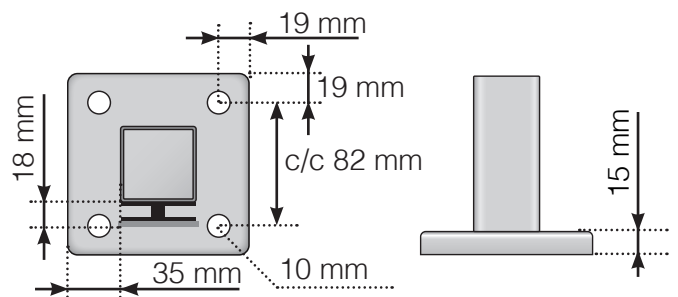

MEASUREMENT DIAGRAM

PLACEMENT - ALUMINIUM POSTS WITH FEET, INNER GLASS MOUNTING

OUTER CORNER

OUTER CORNER NOT 90°

INNER CORNER NOT 90°

INNER COR-

END

Free-standing

By the wall

Please note that the drawings are not to scale
© Räckesbutiken Sweden AB - www.balustradestore.eu