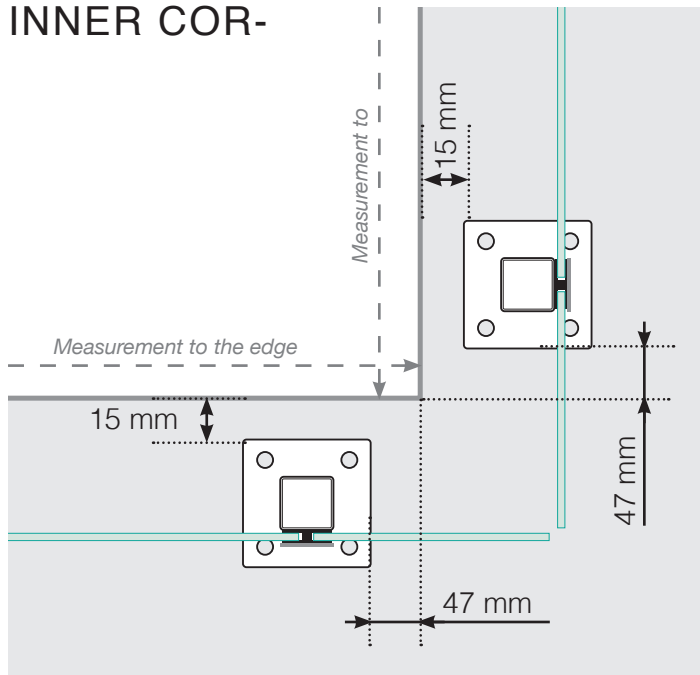

MEASUREMENT DIAGRAM

PLACEMENT - ALUMINIUM POSTS WITH FEET, INNER GLASS MOUNTING

OUTER CORNER

OUTER CORNER NOT 90°

INNER CORNER NOT 90°

INNER COR-

END

Free-standing

By the wall

Please note that the drawings are not to scale
© Räckesbutiken Sweden AB - www.balustradestore.eu