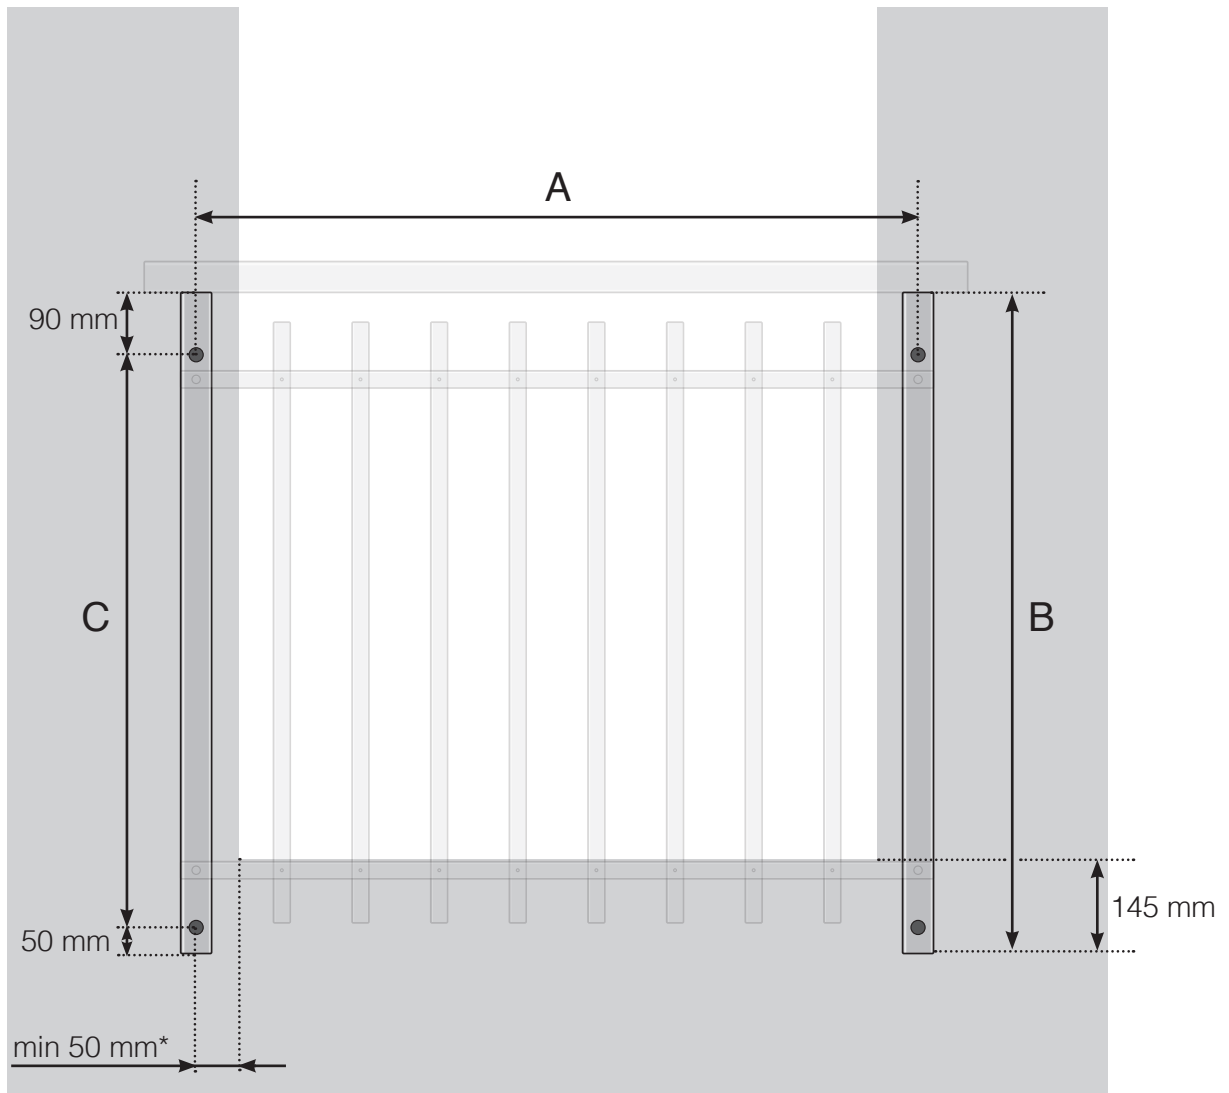

# MEASUREMENT DIAGRAM

## FRENCH BALCONY WITH ALUMINIUM POSTS

A - Support c/c dimensions

B - Height of the posts

D - Distance at railing height 1000: 955 mm. D - Distance at railing height 1100: 1055 mm

\* When attaching to brick or concrete, fasten the vertical support at least 50 mm, and ideally 75 mm, from the wall edge.