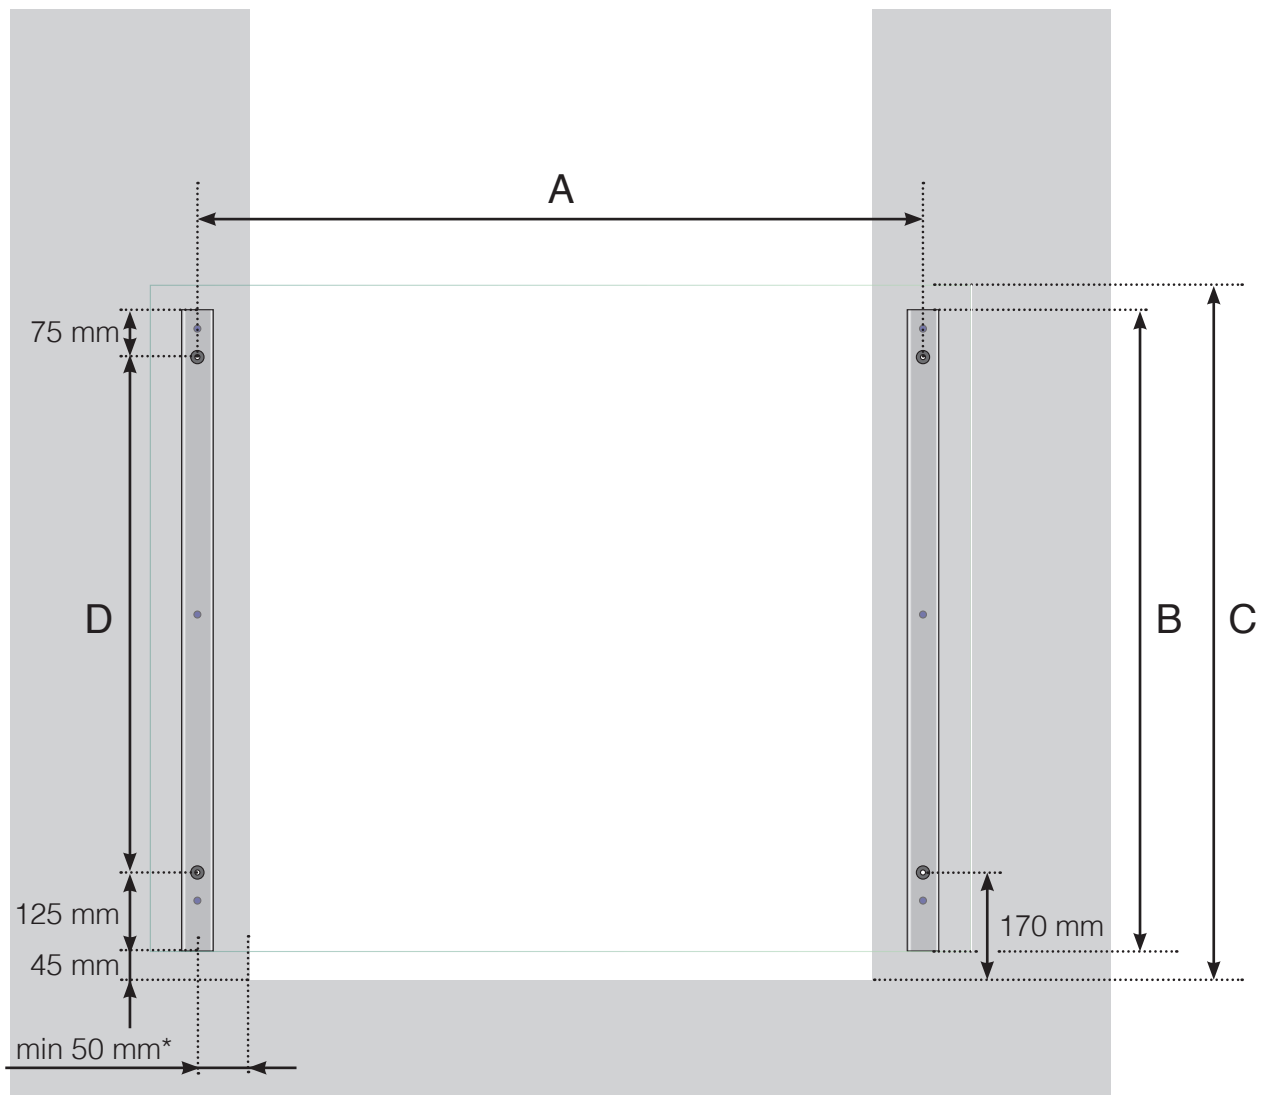

MEASUREMENT DIAGRAM

FRENCH BALCONY WITH ALUMINIUM POSTS

A - Support c/c dimensions

B - Height of the posts

C - Total height of the railing

D - Distance at railing height 1000: 715 mm. D - Distance at railing height 1100: 815 mm

* When attaching to brick or concrete, fasten the vertical support at least 50 mm, and ideally 75 mm, from the wall edge.

Please note that drawings are not to scale

© Räckesbutiken Sweden AB - www.balustradestore.eu