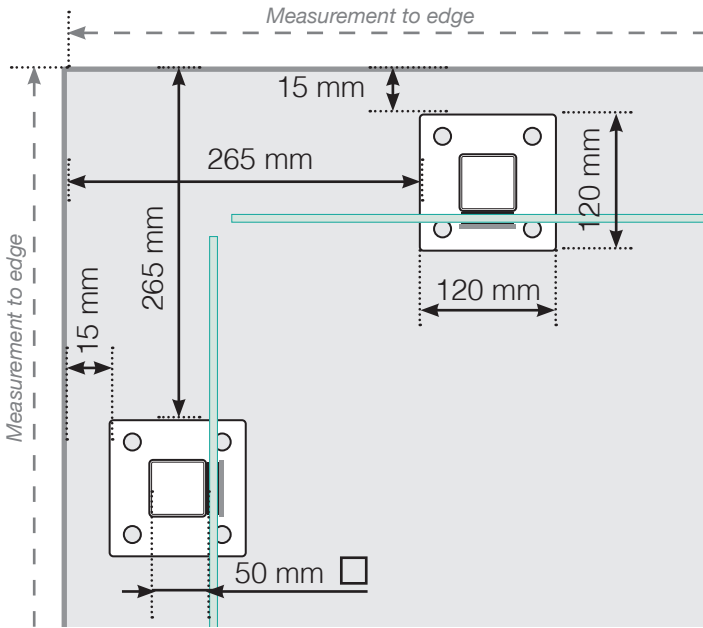

# MEASUREMENT DIAGRAM

PLACEMENT - ALUMINIUM POSTS WITH FEET, INNER GLASS MOUNTING

## OUTER CORNER NOT 90°

## INNER CORNER NOT 90°

## DISTANCE BETWEEN STRAIGHT SECTIONS

Please note that the drawings are not to scale  
© Räckesbutiken Sweden AB - [www.balustradestore.eu](http://www.balustradestore.eu)