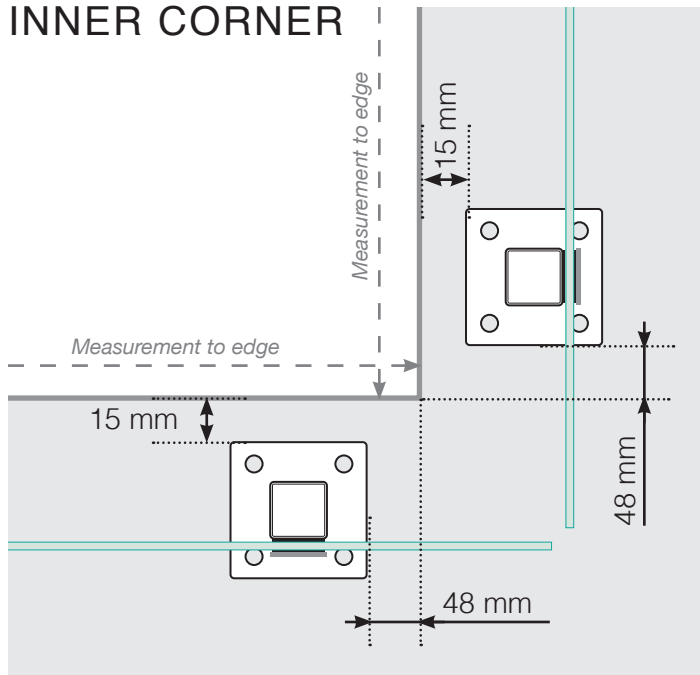

INNER CORNER

END

Free-standing

By the wall