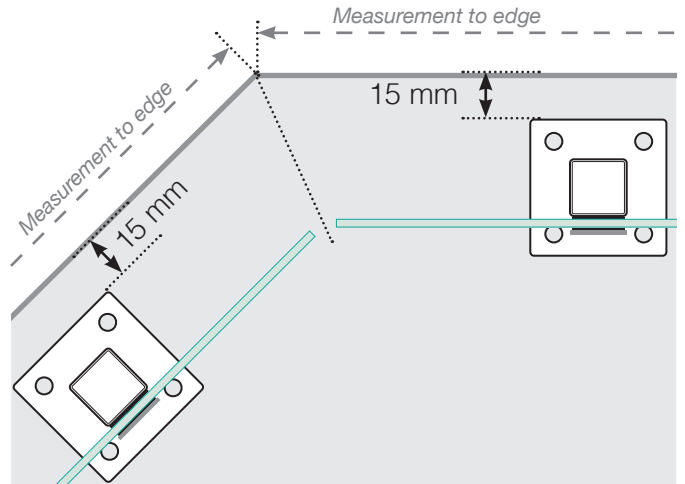

# MEASUREMENT DIAGRAM

PLACEMENT - ALUMINIUM POSTS WITH FEET, INNER GLASS MOUNTING

## OUTER CORNER

## OUTER CORNER NOT 90°

## INNER CORNER NOT 90°