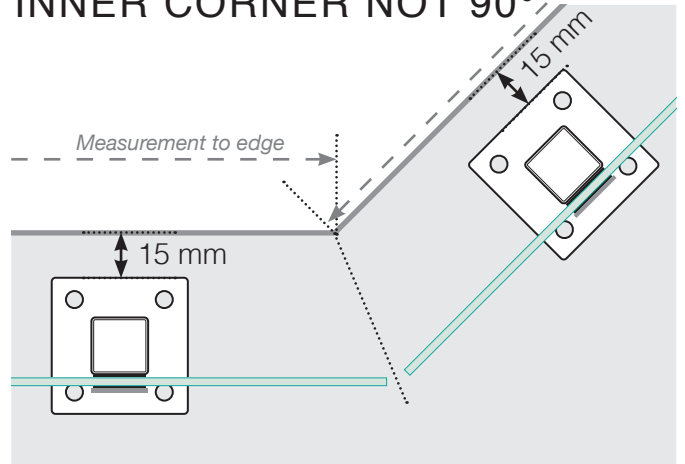

# MEASUREMENT DIAGRAM

PLACEMENT - ALUMINIUM POSTS WITH FEET, INNER GLASS MOUNTING

## OUTER CORNER

## OUTER CORNER NOT 90°

## INNER CORNER NOT 90°