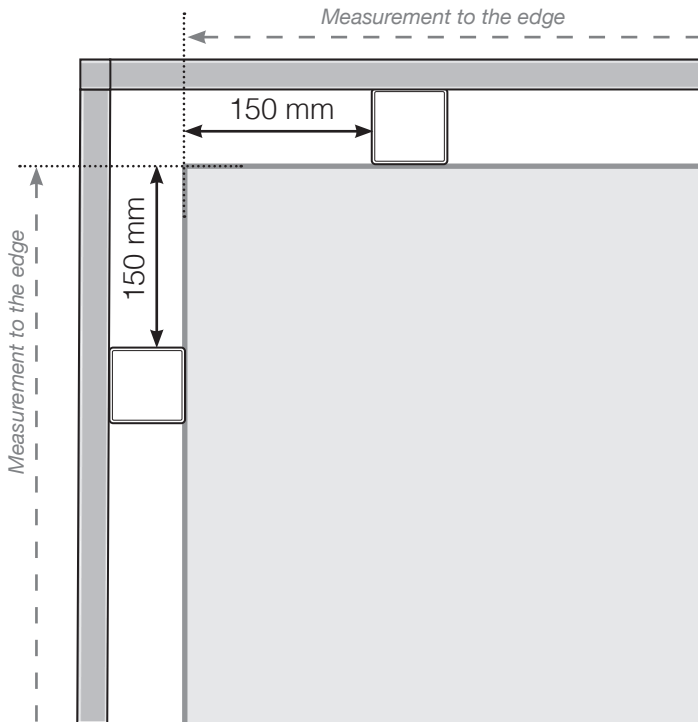

MEASUREMENT DIAGRAM

PLACEMENT - OUTER ALUMINIUM POSTS - DESIGN VARIANT 2

OUTER CORNER

OUTER CORNER NOT 90°

INNER CORNER NOT 90°

INNER CORNER

END

Freestanding / By wall