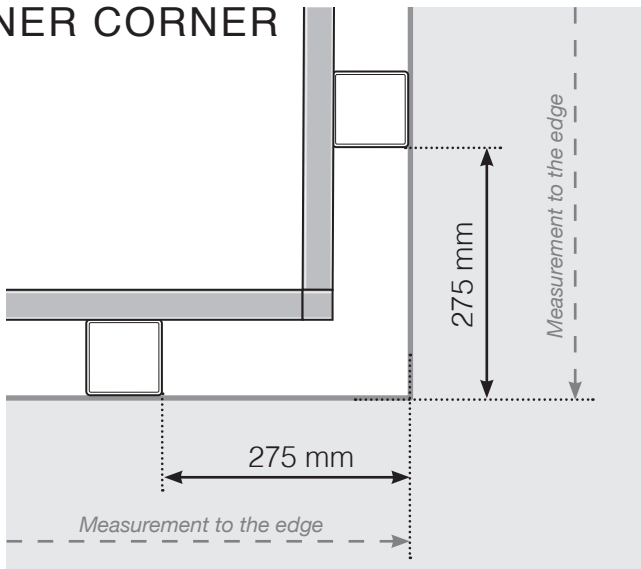

MEASUREMENT DIAGRAM

PLACEMENT - OUTER ALUMINIUM POSTS - DESIGN VARIANT 2

OUTER CORNER

OUTER CORNER NOT 90°

INNER CORNER NOT 90°

INNER CORNER

END

Freestanding / By wall