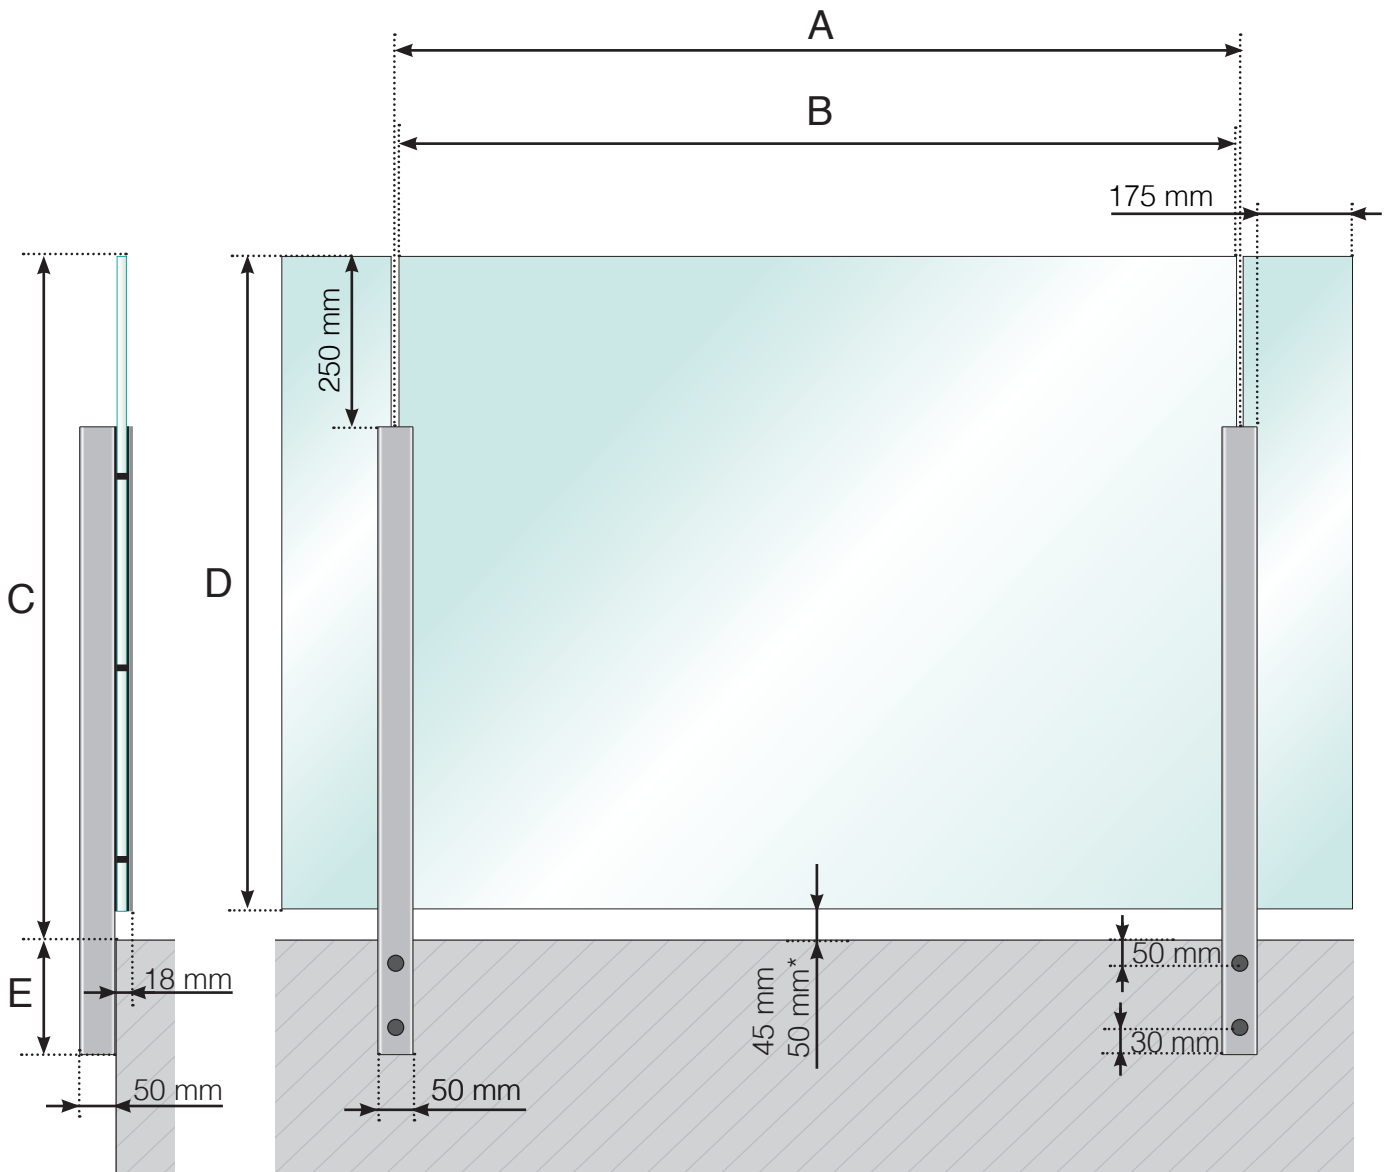

DETAILED MEASUREMENTS

ALUMINIUM RAILING EXTERIOR MOUNTED - STANDARD HEIGHT POST

A - The c/c dimensions of the posts depend on the length of the sides and number of sections

B - The width of the glass depends on the length of the sides and the number of sections

C - Total height of the railing

D - Glass height

E - 145, 195, 250 or 350 mm

* - Only when $A \geq 1300$ mm.

Please note that the drawings are not to scale

© Räckesbutiken Sweden AB - www.balustradestore.eu

2018-11-01 v.1.0

BALUSTRADESTORE.EU

DETAILED MEASUREMENTS

ALUMINIUM RAILING EXTERIOR MOUNTED - STANDARD HEIGHT POST ALUMINIUM GLASS STRIP

- A - The c/c dimensions of the posts depend on the length of the sides and number of sections
- B - The width of the glass depends on the length of the sides and the number of sections
- C - Total height of the railing
- D - Glass height
- E - 145, 195, 250 or 350 mm

A - The c/c dimensions of the posts depend on the length of the sides and number of sections

B - The width of the glass depends on the length of the sides and the number of sections

C - The height of the railing from the floor surface