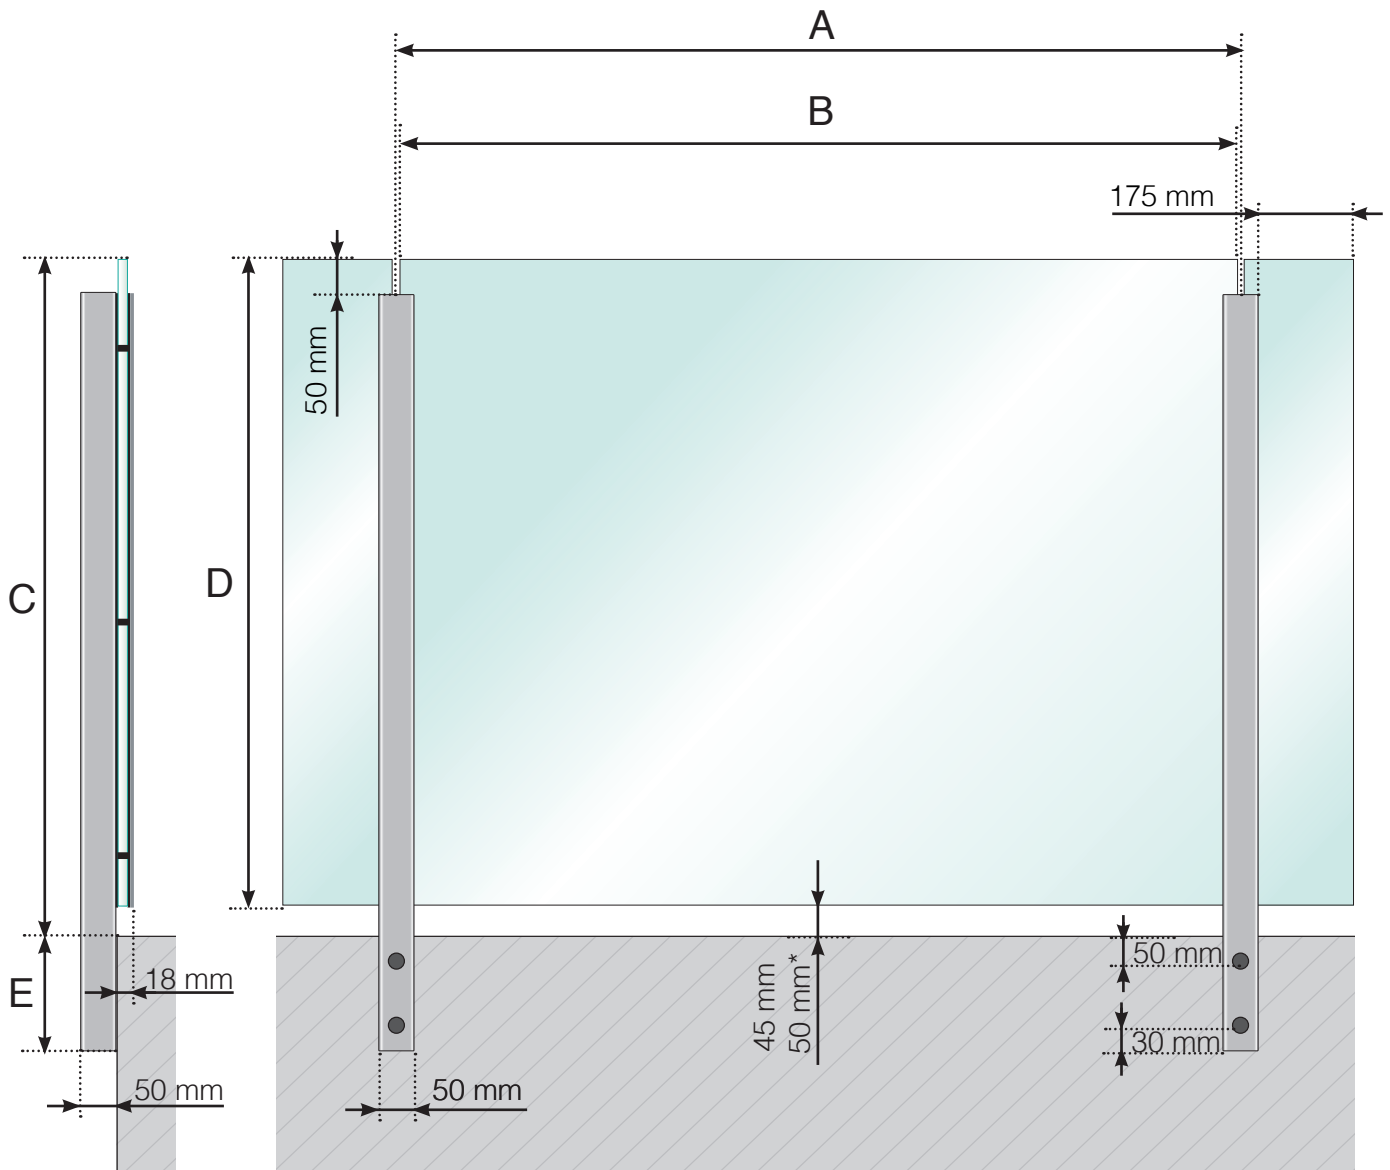

DETAILED MEASUREMENTS

ALUMINIUM RAILING EXTERIOR MOUNTED - STANDARD HEIGHT POST

A - The c/c dimensions of the posts depend on the length of the sides and number of sections

B - The width of the glass depends on the length of the sides and the number of sections

C - Total height of the railing

D - Glass height

E - 145, 195, 250 or 350 mm

* - Only when $A \geq 1300$ mm.

Please note that the drawings are not to scale

© Räckesbutiken Sweden AB - www.balustradestore.eu

2018-11-01 v.1.0

BALUSTRADESTORE.EU

DETAILED MEASUREMENTS

ALUMINIUM RAILING EXTERIOR MOUNTED - STANDARD HEIGHT POST ALUMINIUM GLASS STRIP

- A - The c/c dimensions of the posts depend on the length of the sides and number of sections
- B - The width of the glass depends on the length of the sides and the number of sections
- C - Total height of the railing
- D - Glass height
- E - 145, 195, 250 or 350 mm

A - The c/c dimensions of the posts depend on the length of the sides and number of sections

B - The width of the glass depends on the length of the sides and the number of sections

C - The height of the railing from the floor surface