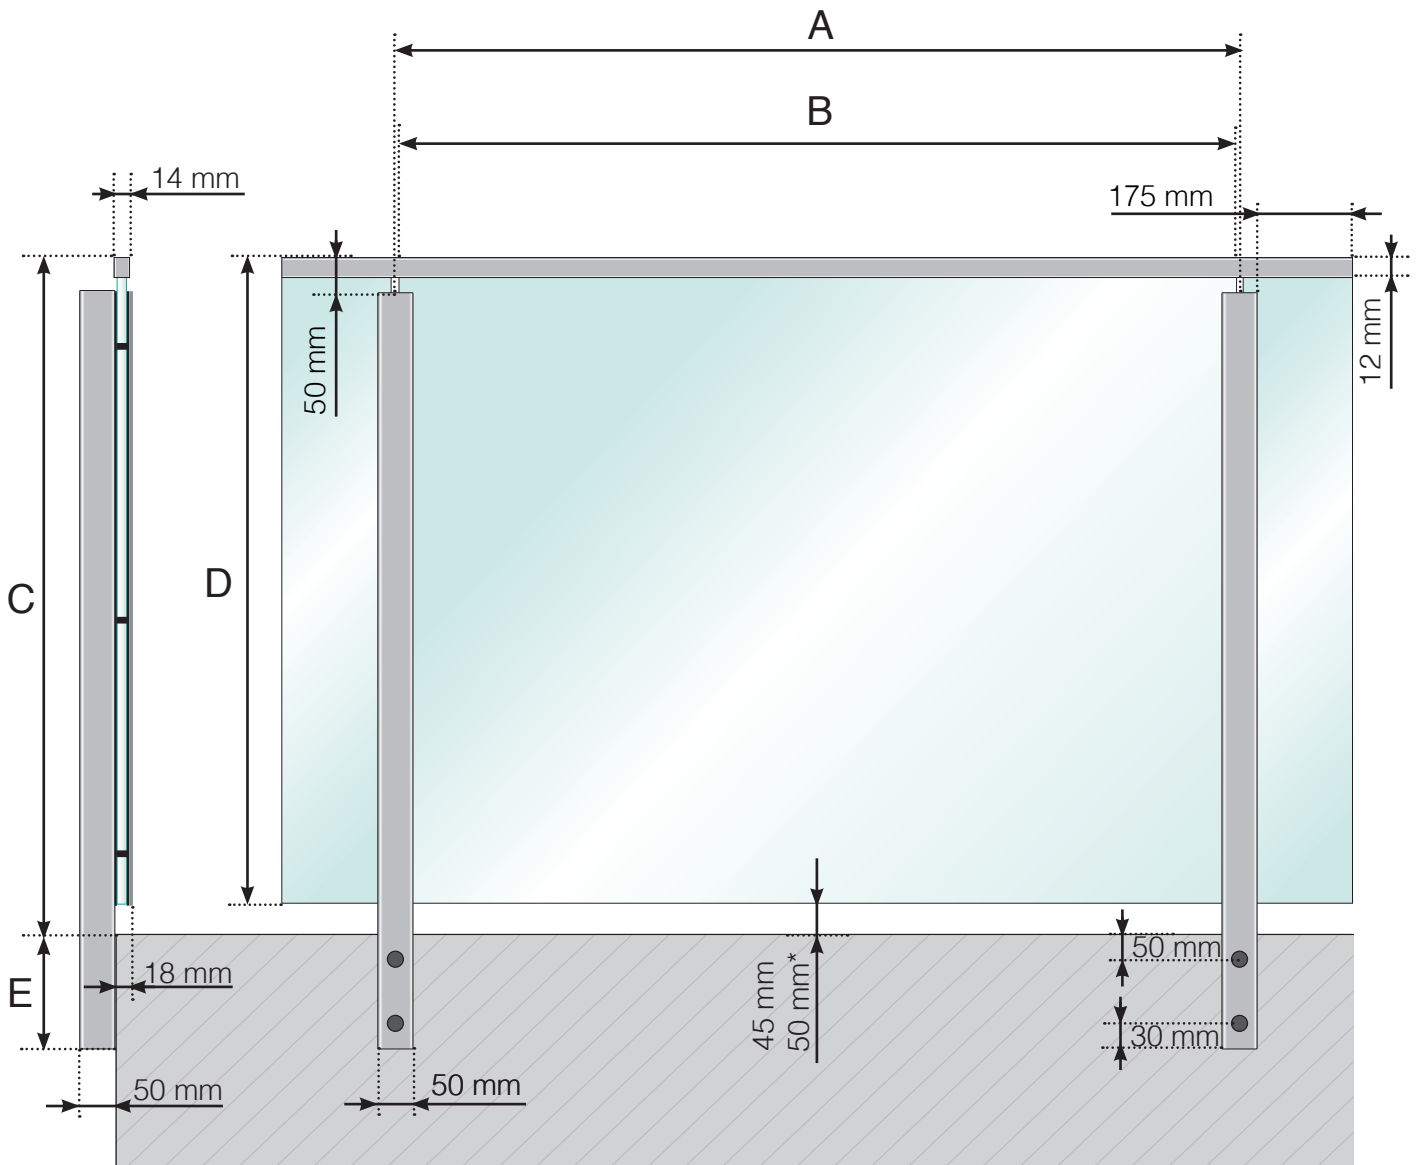

2018-11-01 v.1.0

BALUSTRADESTORE.EU

DETAILED MEASUREMENTS

ALUMINIUM RAILING EXTERIOR MOUNTED - STANDARD HEIGHT POST ALUMINIUM GLASS STRIP

- A - The c/c dimensions of the posts depend on the length of the sides and number of sections
- B - The width of the glass depends on the length of the sides and the number of sections
- C - Total height of the railing
- D - Glass height
- E - 145, 195, 250 or 350 mm

A - The c/c dimensions of the posts depend on the length of the sides and number of sections

B - The width of the glass depends on the length of the sides and the number of sections

C - The height of the railing from the floor surface

D - Glass height

E - 145, 195, 250 or 350 mm

* - Only when $A \geq 1300$ mm.

Please note that the drawings are not to scale

© Räckesbutiken Sweden AB - www.balustradestore.eu

2022-10-10 v.1.0

BALUSTRADESTORE.EU

DETAILED MEASUREMENTS

ALUMINIUM RAILING EXTERIOR - HIGH POST ALUMINUM GLASS STRIP

A - The c/c dimensions of the posts depend on the length of the sides and number of sections

B - The width of the glass depends on the length of the sides and the number of sections