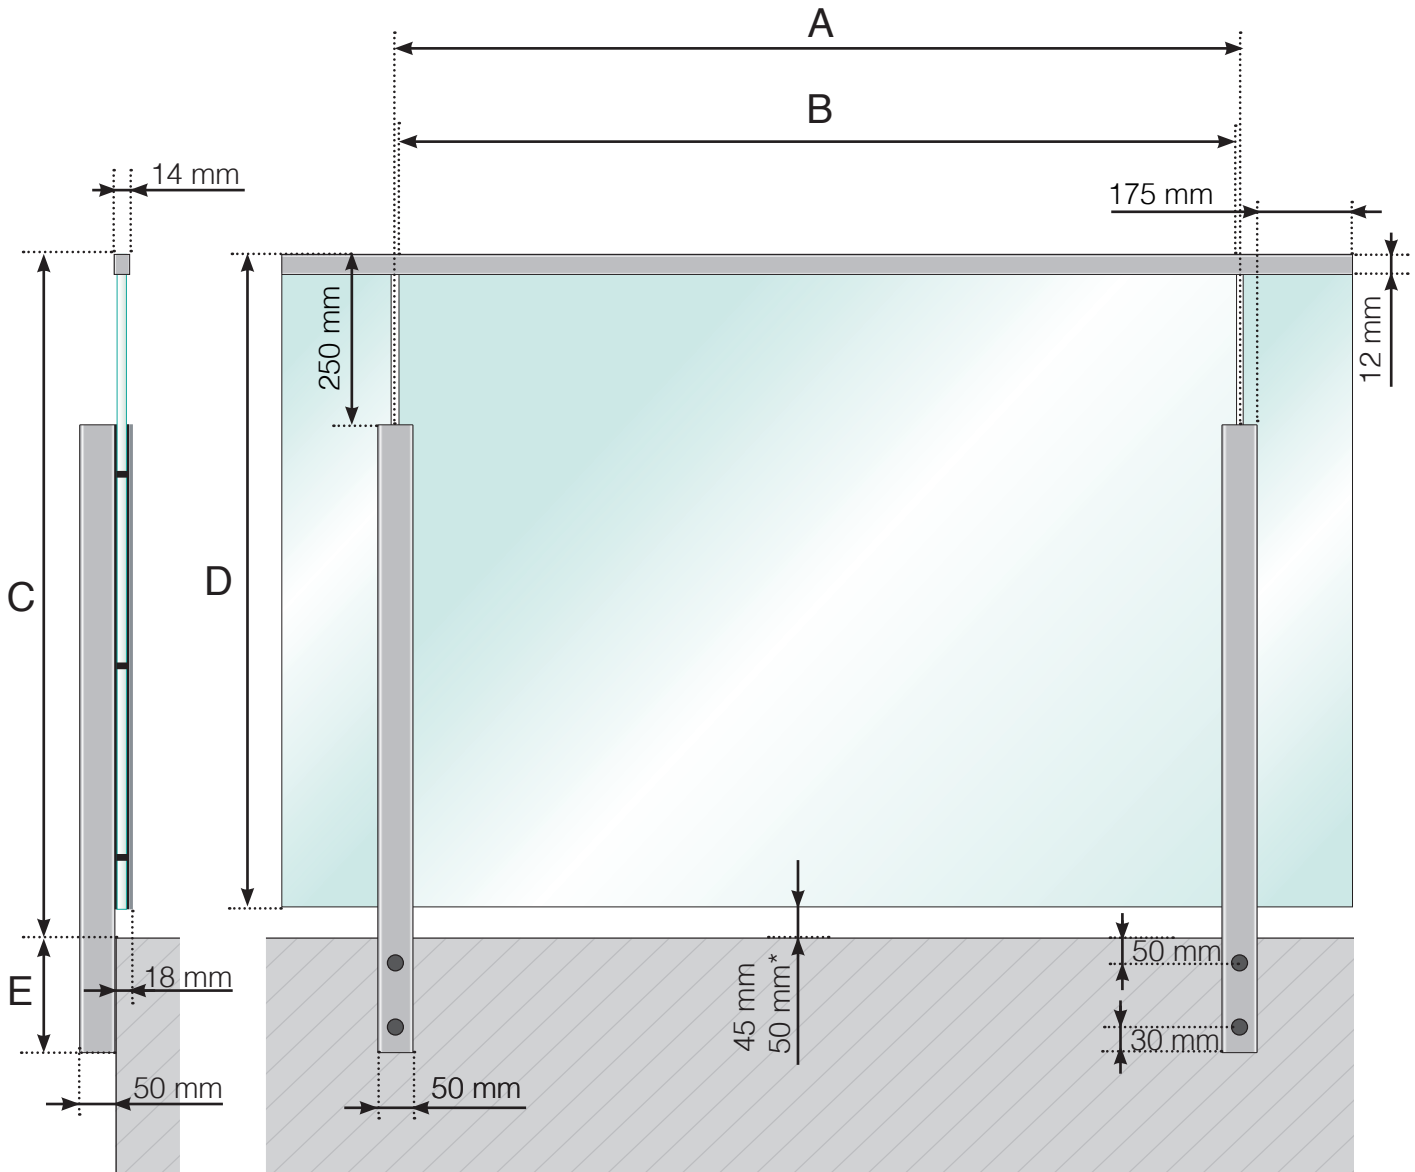

DETAILED MEASUREMENTS

ALUMINIUM RAILING EXTERIOR MOUNTED - STANDARD HEIGHT POST

A - The c/c dimensions of the posts depend on the length of the sides and number of sections

B - The width of the glass depends on the length of the sides and the number of sections

C - Total height of the railing

D - Glass height

E - 145, 195, 250 or 350 mm

* - Only when $A \geq 1300$ mm.

Please note that the drawings are not to scale

© Räckesbutiken Sweden AB - www.balustradestore.eu

2018-11-01 v.1.0

BALUSTRADESTORE.EU

DETAILED MEASUREMENTS

ALUMINIUM RAILING EXTERIOR MOUNTED - STANDARD HEIGHT POST ALUMINIUM GLASS STRIP

- A - The c/c dimensions of the posts depend on the length of the sides and number of sections
- B - The width of the glass depends on the length of the sides and the number of sections
- C - Total height of the railing
- D - Glass height
- E - 145, 195, 250 or 350 mm

A - The c/c dimensions of the posts depend on the length of the sides and number of sections

B - The width of the glass depends on the length of the sides and the number of sections

C - The height of the railing from the floor surface