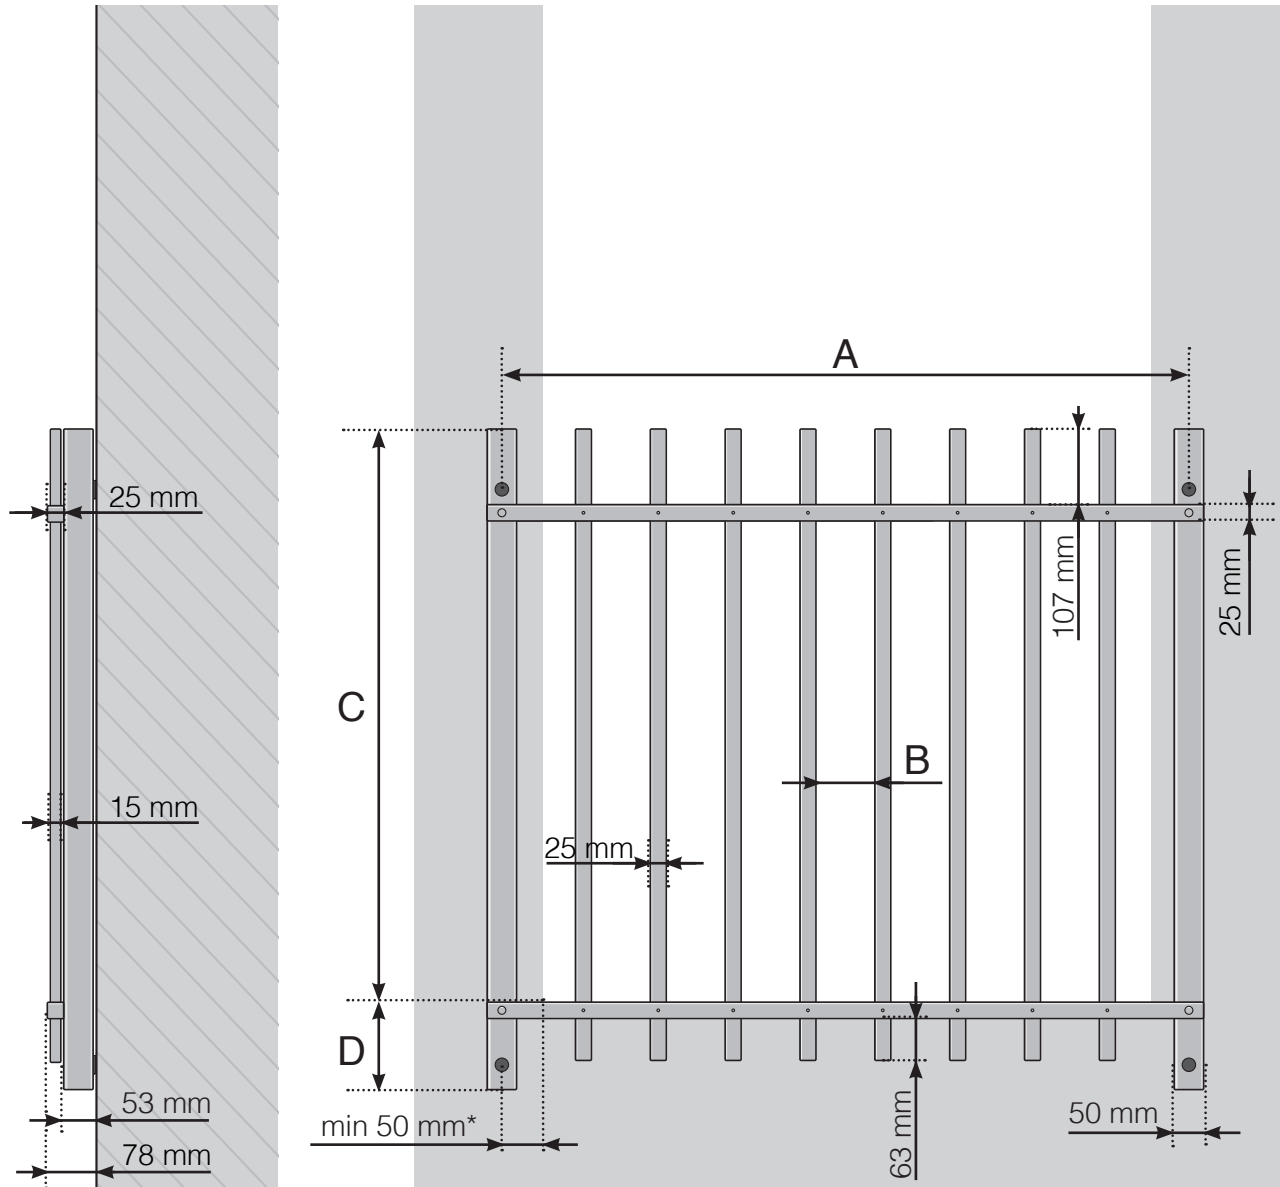

DETAILED MEASUREMENTS

FRENCH BALCONY RETRO WITH POSTS STANDARD HEIGHT INTERMEDIARY

A - Post c/c-measurements

B - The spacing between the vertical bars depends on the c/c dimensions of the posts

C - Total railing height 1000 / 1100 mm

D - 145 mm

* When attaching to brick or concrete, fasten the vertical support at least 50 mm, and ideally 75 mm, from the wall edge.

Please note that the drawings are not to scale

© Räckesbutiken Sweden AB - www.balustradestore.eu