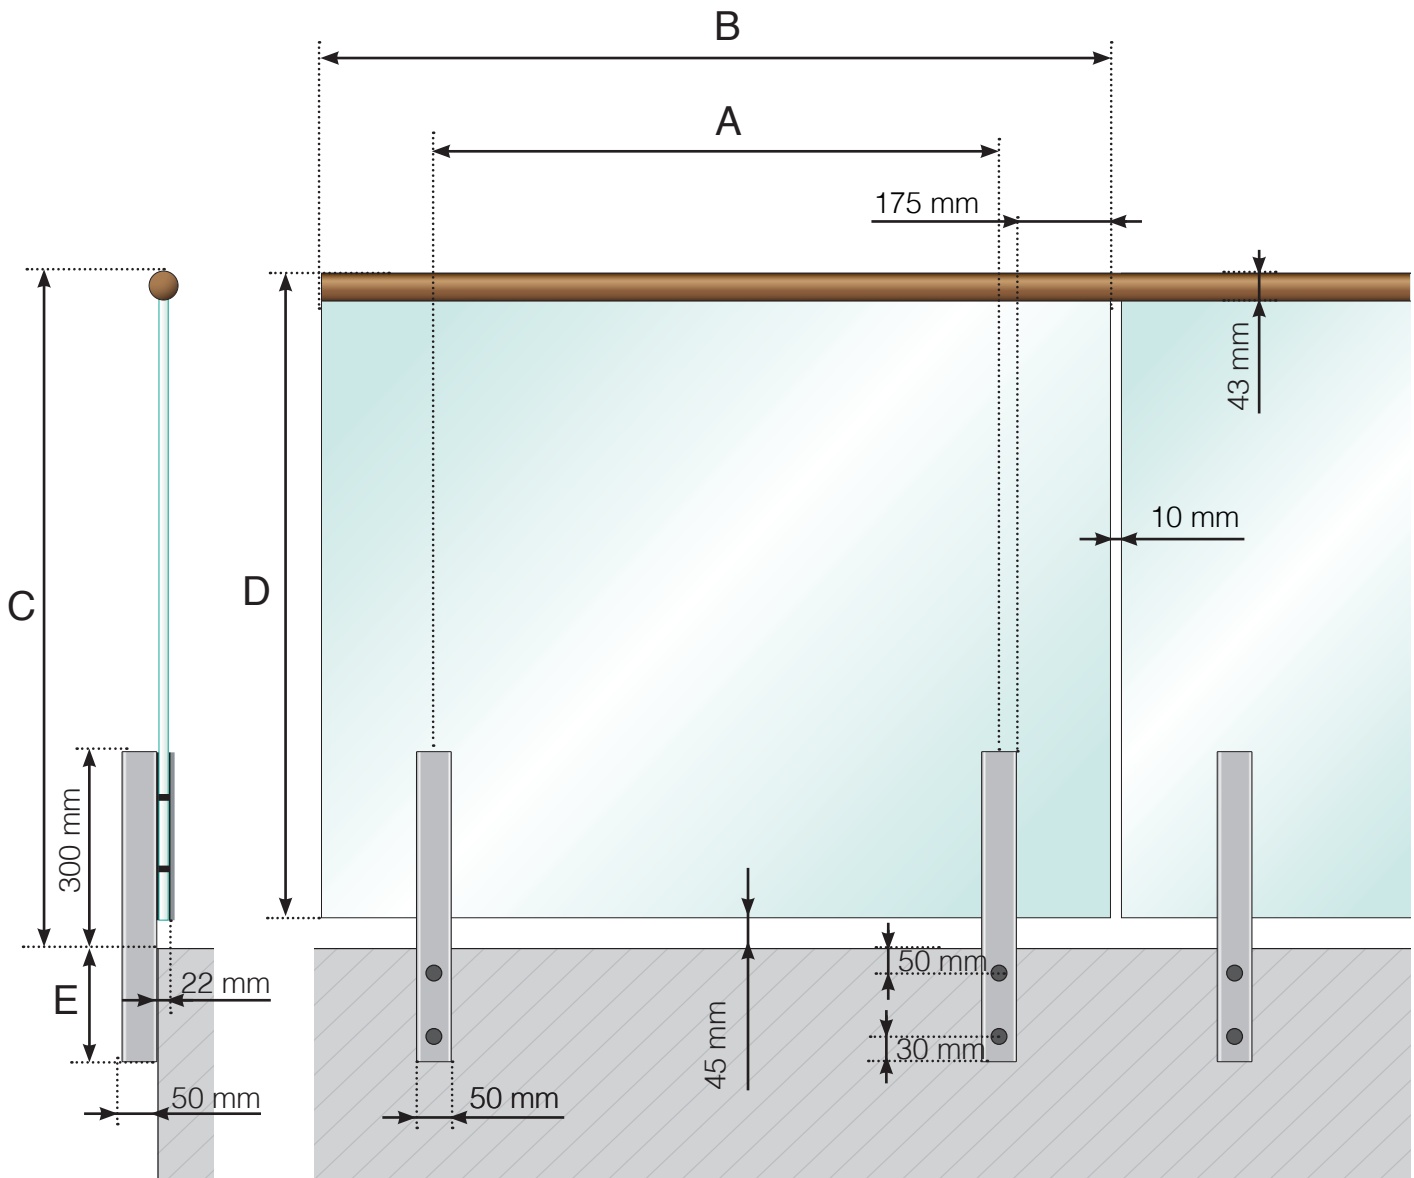

## ALUMINIUM RAILING MOUNTED ON THE OUTSIDE

- A - The c/c dimensions of the posts depend on the length of the sides and the number of sections
- B - The width of the glass depends on the length of the sides and the number of sections
- C - The height of the railing from the floor surface
- D - Glass height
- E - 250 or 350 mm

# DETAILED MEASUREMENTS

ALUMINIUM RAILING MOUNTED ON THE OUTSIDE AND CROSSBAR  
MADE OF  
ALUMINIUM

- A - The c/c dimensions of the posts depend on the length of the sides and the number of sections
- B - The width of the glass depends on the length of the sides and the number of sections
- C - Total height of the railing
- D - Glass height
- E - 250 or 350 mm

# DETAILED MEASUREMENTS

ALUMINIUM RAILING MOUNTED ON THE OUTSIDE AND A WOODEN CROSSBAR

A - The c/c dimensions of the posts depend on the length of the sides and the number of sections

B - The width of the glass depends on the length of the sides and the number of sections

C - Total height of the railing

D - Glass height

E - 250 or 350 mm

Please note that the drawings are not to scale

© Räckesbutiken Sweden AB - [www.balustradestore.eu](http://www.balustradestore.eu)

2022-10-10 v.1.0