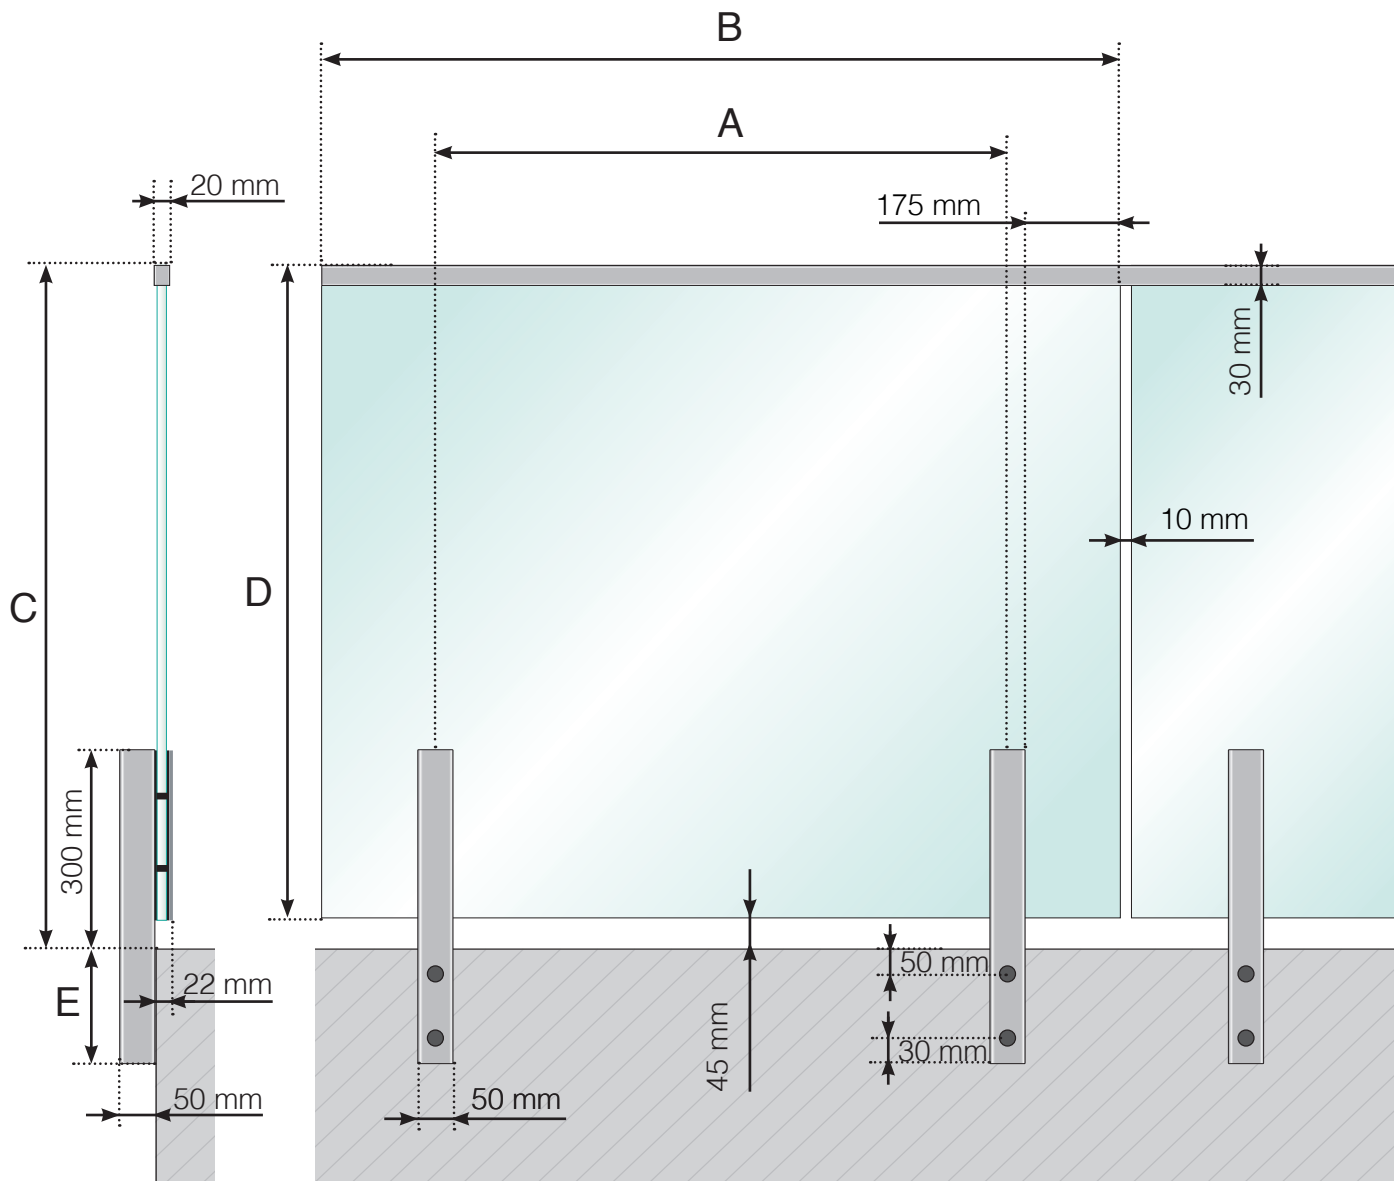

## ALUMINIUM RAILING MOUNTED ON THE OUTSIDE

- A - The c/c dimensions of the posts depend on the length of the sides and the number of sections
- B - The width of the glass depends on the length of the sides and the number of sections
- C - The height of the railing from the floor surface
- D - Glass height
- E - 250 or 350 mm

# DETAILED MEASUREMENTS

ALUMINIUM RAILING MOUNTED ON THE OUTSIDE AND CROSSBAR  
MADE OF  
ALUMINIUM

- A - The c/c dimensions of the posts depend on the length of the sides and the number of sections
- B - The width of the glass depends on the length of the sides and the number of sections
- C - Total height of the railing
- D - Glass height
- E - 250 or 350 mm

# DETAILED MEASUREMENTS

ALUMINIUM RAILING MOUNTED ON THE OUTSIDE AND A WOODEN CROSSBAR

A - The c/c dimensions of the posts depend on the length of the sides and the number of sections

B - The width of the glass depends on the length of the sides and the number of sections