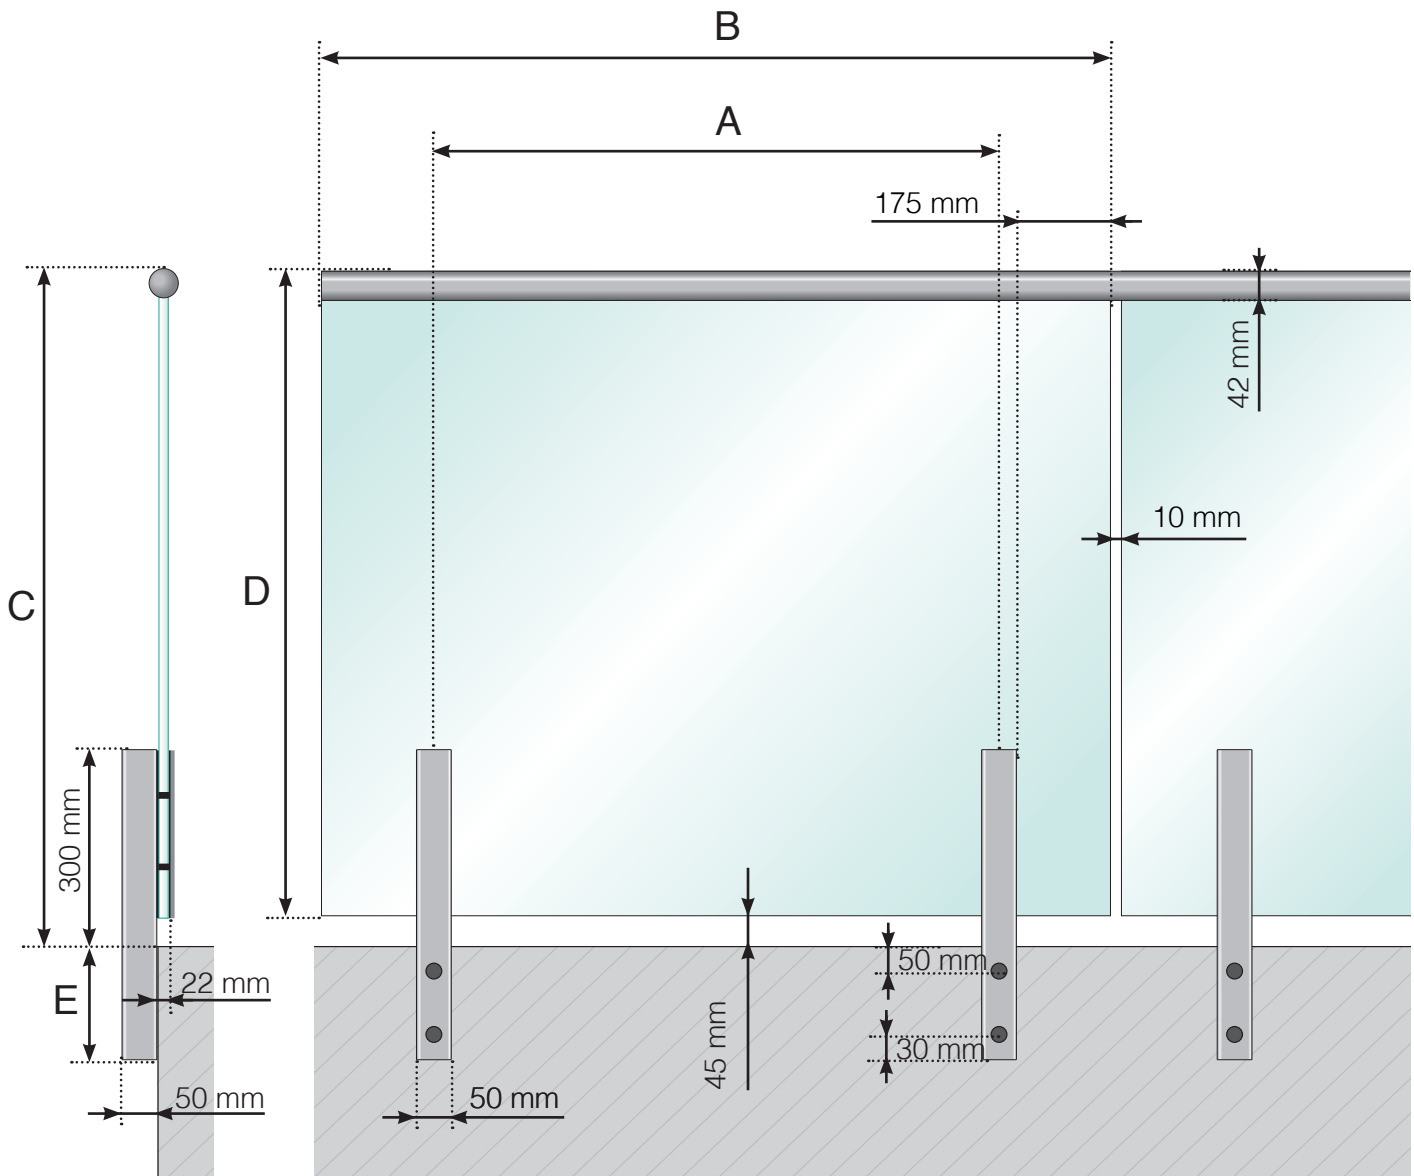

DETAILED MEASUREMENTS

ALUMINIUM RAILING MOUNTED ON THE OUTSIDE AND CROSSBAR
MADE OF
STAINLESS STEEL

A - The c/c dimensions of the posts depend on the length of the sides and the number of sections

B - The width of the glass depends on the length of the sides and the number of sections

C - Total height of the railing

D - Glass height

E - 250 or 350 mm

Please note that the drawings are not to scale

© Räckesbutiken Sweden AB - www.balustradestore.eu

2022-10-10 v.1.0

BALUSTRADESTORE.EU