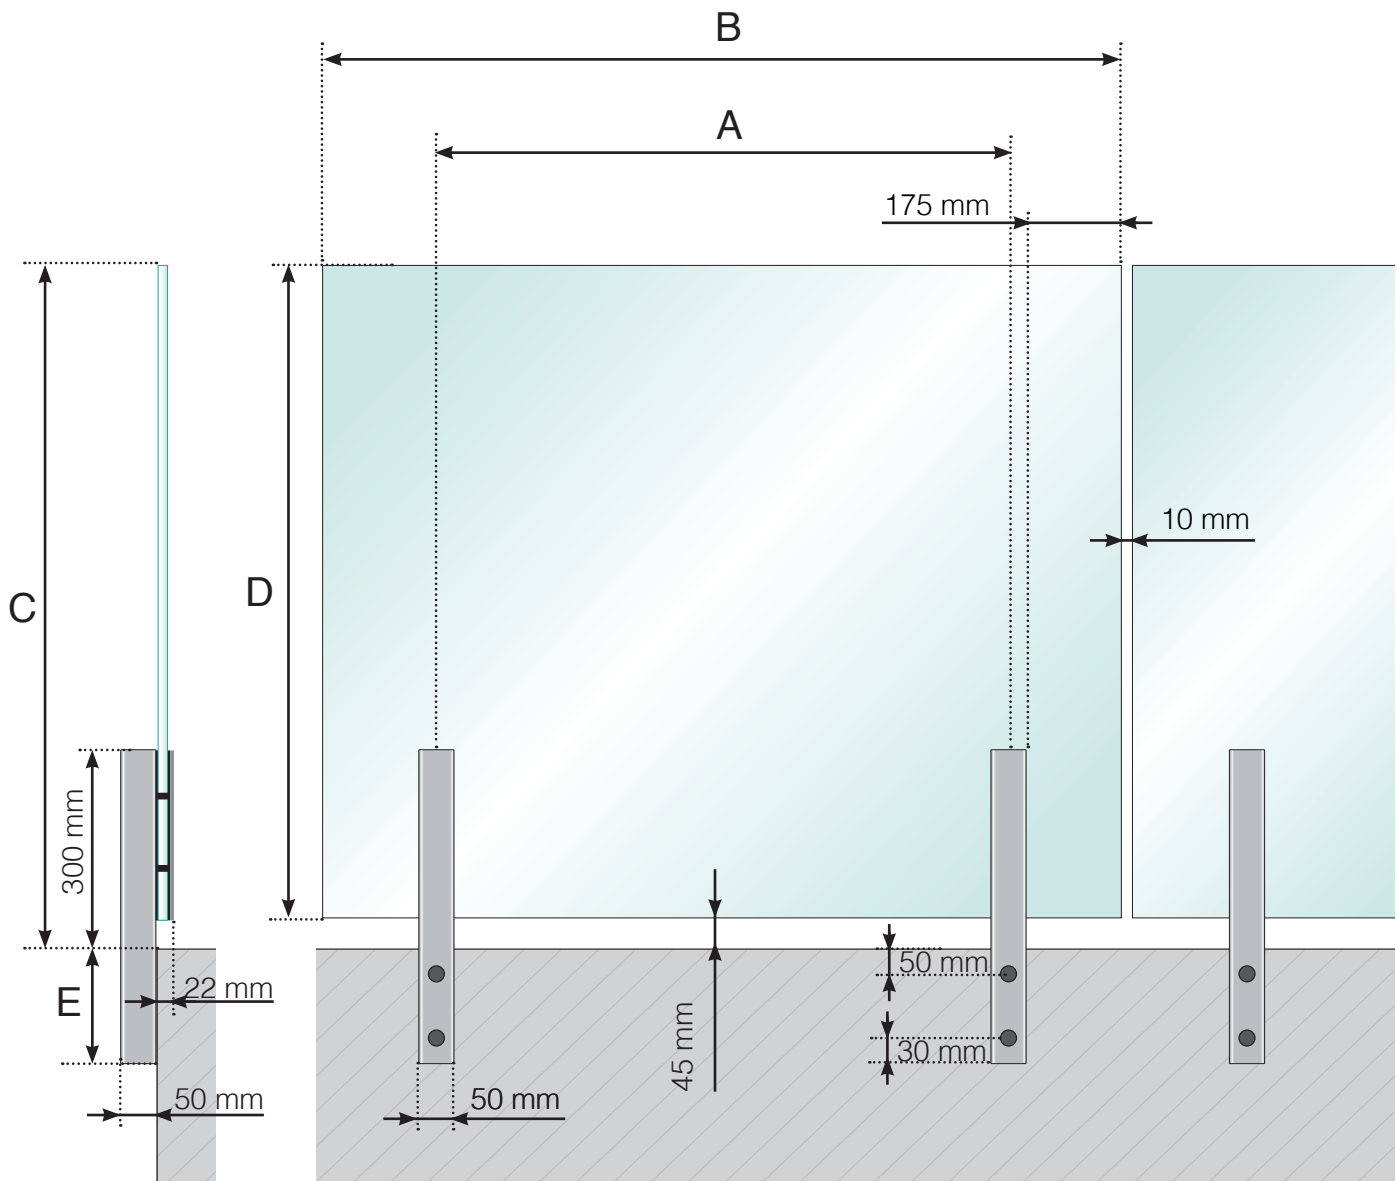

# DETAILED MEASUREMENTS

## ALUMINIUM RAILING MOUNTED ON THE OUTSIDE

- A - The c/c dimensions of the posts depend on the length of the sides and the number of sections
- B - The width of the glass depends on the length of the sides and the number of sections
- C - The height of the railing from the floor surface
- D - Glass height
- E - 250 or 350 mm

# DETAILED MEASUREMENTS

ALUMINIUM RAILING MOUNTED ON THE OUTSIDE AND CROSSBAR  
MADE OF  
ALUMINIUM

- A - The c/c dimensions of the posts depend on the length of the sides and the number of sections
- B - The width of the glass depends on the length of the sides and the number of sections
- C - Total height of the railing
- D - Glass height
- E - 250 or 350 mm

# DETAILED MEASUREMENTS

ALUMINIUM RAILING MOUNTED ON THE OUTSIDE AND A WOODEN CROSSBAR

A - The c/c dimensions of the posts depend on the length of the sides and the number of sections

B - The width of the glass depends on the length of the sides and the number of sections