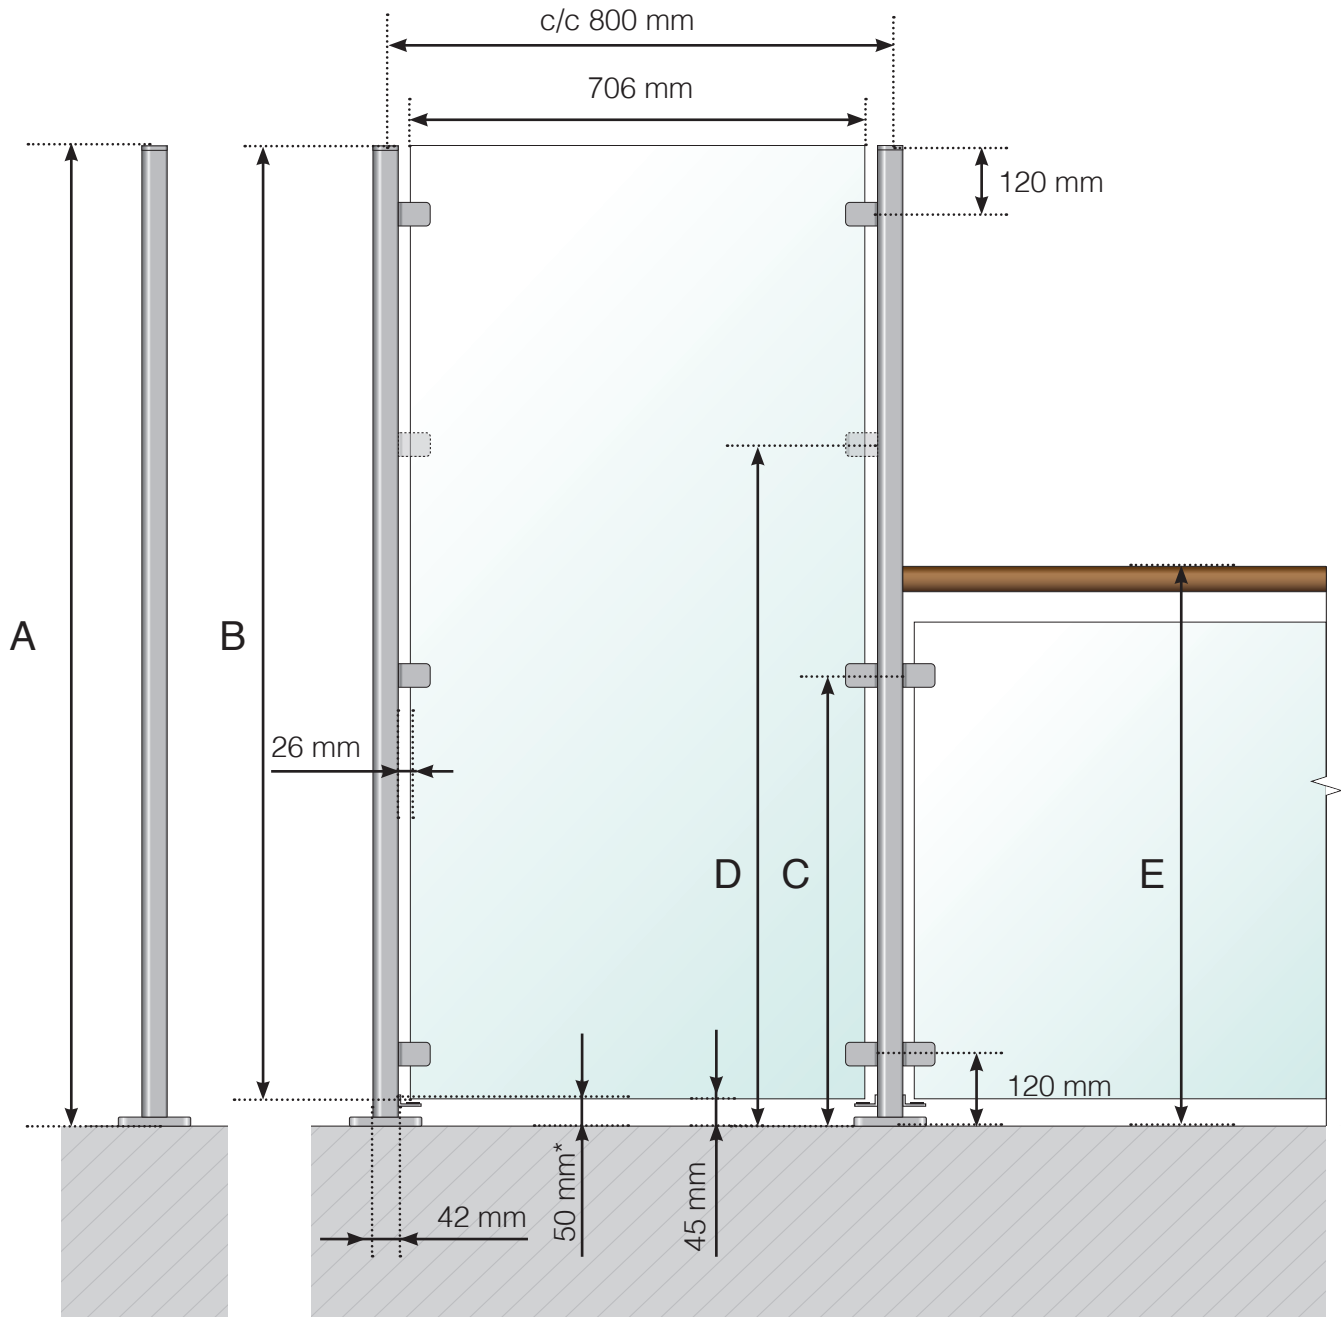

# DETAILED MEASUREMENTS

WIND PROTECTION: STAINLESS STEEL WITH FOOT

- A - Wind protection total height
- B - Glass height
- C - Clamp height from the floor surface

\* Optional fall protection

Please note that the drawings are not to scale

# DETAILED MEASUREMENTS

WIND PROTECTION: STAINLESS STEEL WITH FOOT  
RAILING EXTENSION WITH STAINLESS STEEL CROSSBAR

- A - Wind protection total height
- B - Glass height
- C - Total height of clamp from the floor surface
- D - Extra clamp height from the floor surface. **Please note!** Only when extending an 800 or 900 mm high railing.
- E - Total railing extension height

# DETAILED MEASUREMENTS

WIND PROTECTION: STAINLESS STEEL WITH FOOT  
RAILING EXTENSION WITH WOODEN CROSSBAR

- A - Wind protection total height  
B - Glass height  
C - Total height of clamp from the floor surface  
D - Extra clamp height from the floor surface. **Please note!** Only when extending an 800 or 900 mm high railing.  
E - Total railing extension height