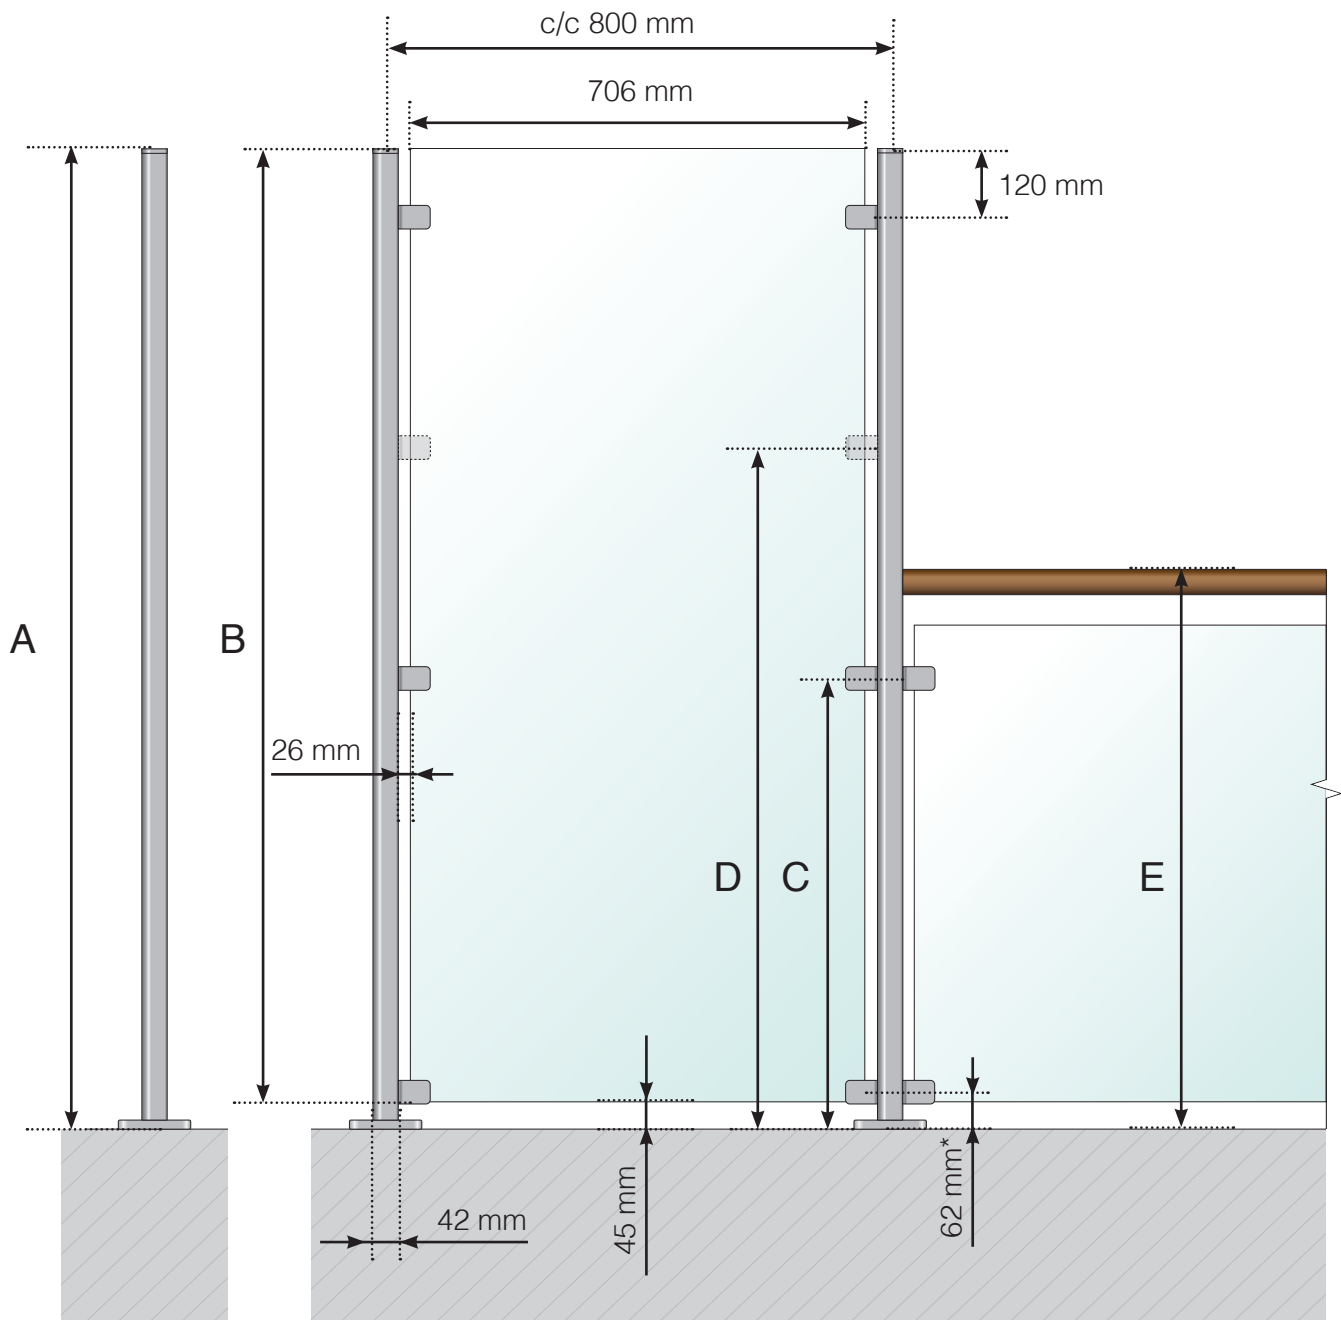

DETAILED MEASUREMENTS

WIND PROTECTION: STAINLESS STEEL WITH FOOT
RAILING EXTENSION WITH WOODEN CROSSBAR

- A - Wind protection total height
- B - Glass height
- C - Total height of clamp from the floor surface
- D - Extra clamp height from the floor surface. **Please note!** Only when extending an 800 or 900 mm high railing.
- E - Total railing extension height

Please note that the drawings are not to scale

© Räckesbutiken Sweden AB - www.balustradestore.eu

2022-10-10 v.1.0

BALUSTRADESTORE.EU