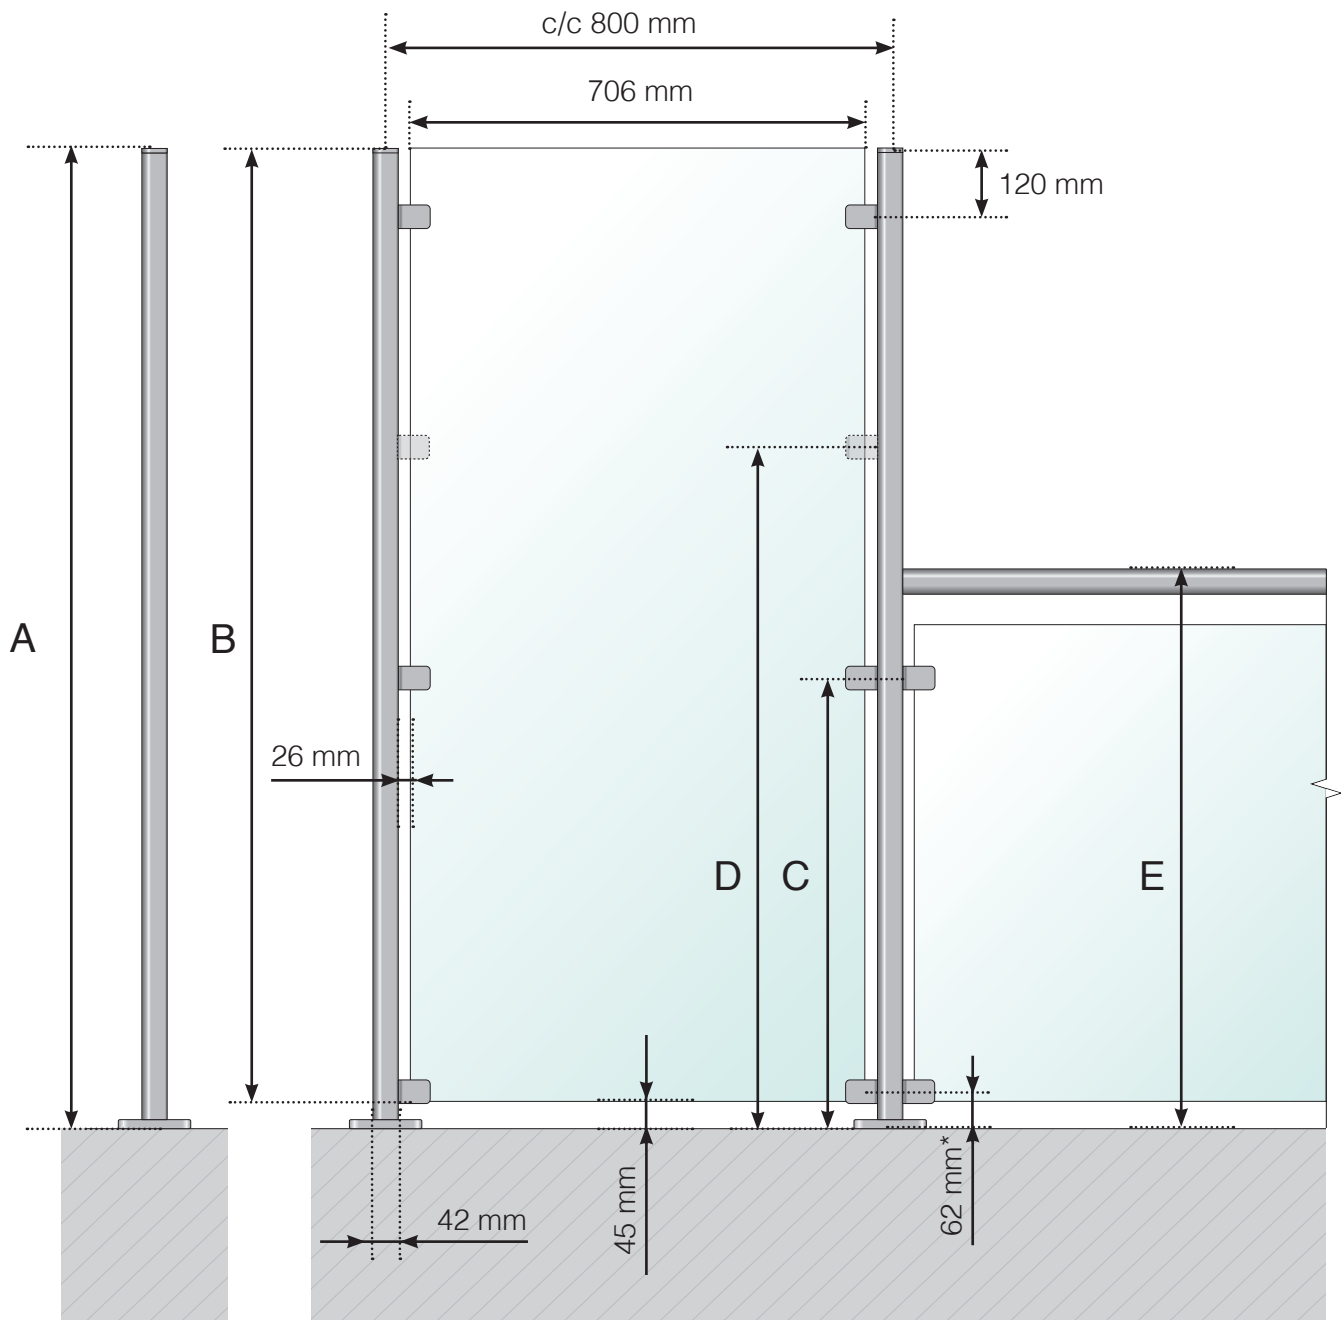

DETAILED MEASUREMENTS

WIND PROTECTION: STAINLESS STEEL WITH FOOT
RAILING EXTENSION WITH STAINLESS STEEL CROSSBAR

- A - Wind protection total height
- B - Glass height
- C - Total height of clamp from the floor surface
- D - Extra clamp height from the floor surface. **Please note!** Only when extending an 800 or 900 mm high railing.
- E - Total railing extension height

Please note that the drawings are not to scale

© Räckesbutiken Sweden AB - www.balustradestore.eu
2022-10-10 v.1.0