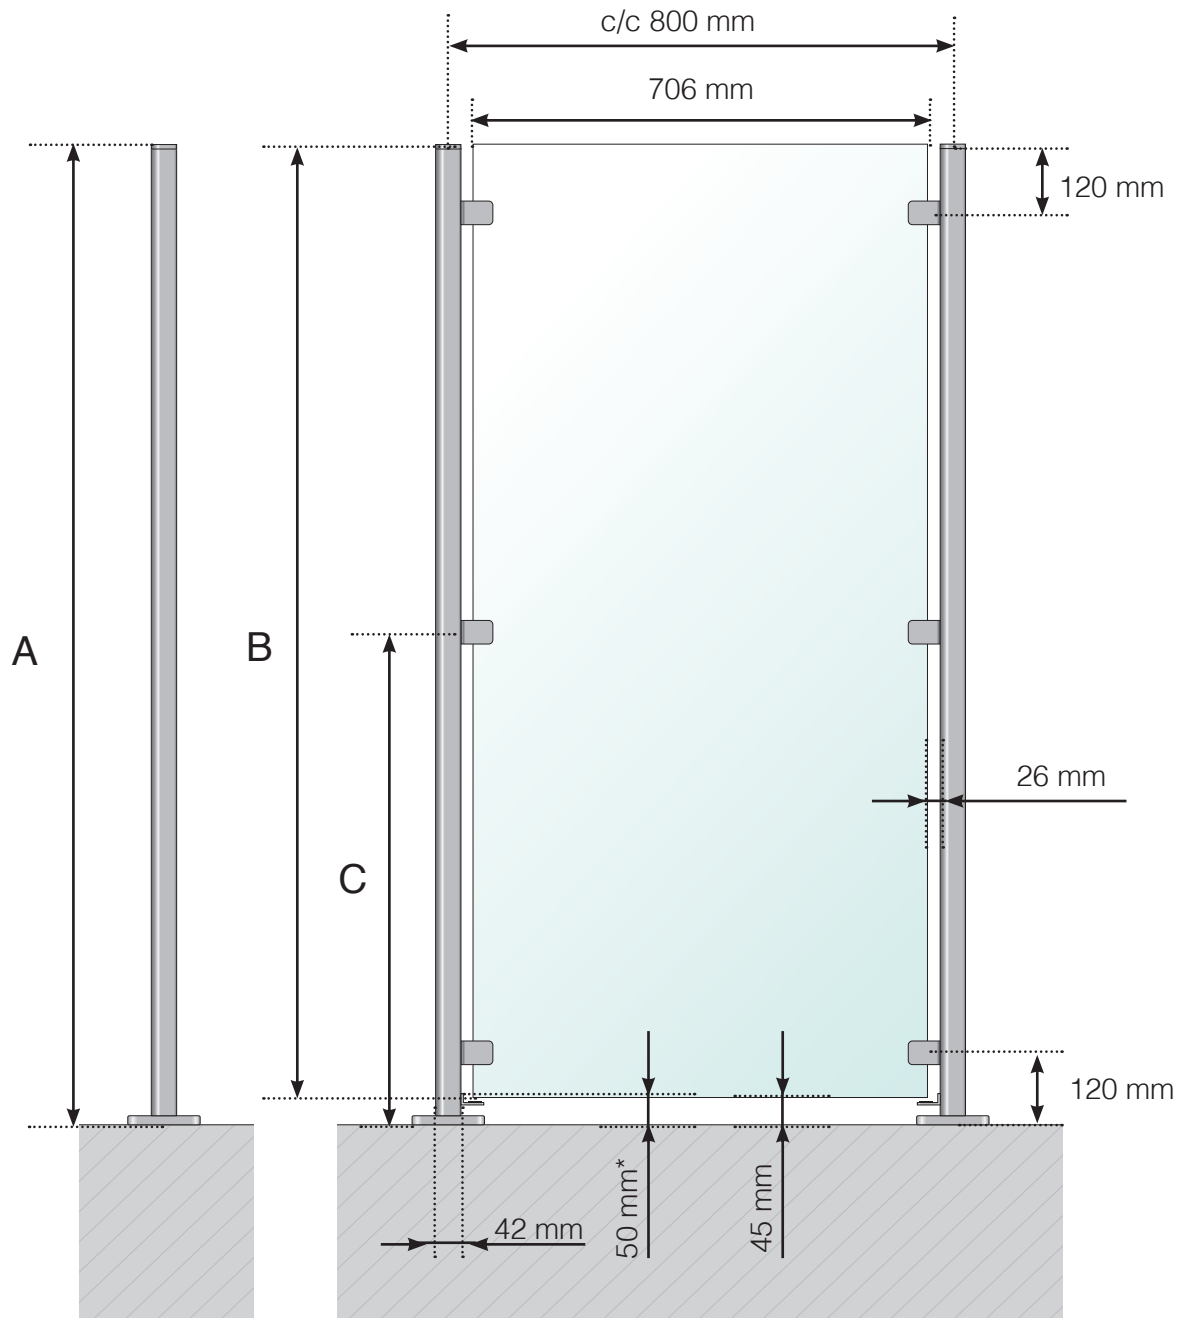

# DETAILED MEASUREMENTS

WIND PROTECTION: STAINLESS STEEL WITH FOOT

- A - Wind protection total height
- B - Glass height
- C - Clamp height from the floor surface

\* Optional fall protection

Please note that the drawings are not to scale

# DETAILED MEASUREMENTS

WIND PROTECTION: STAINLESS STEEL WITH FOOT  
RAILING EXTENSION WITH STAINLESS STEEL CROSSBAR

- A - Wind protection total height
- B - Glass height
- C - Total height of clamp from the floor surface
- D - Extra clamp height from the floor surface. **Please note!** Only when extending an 800 or 900 mm high railing.
- E - Total railing extension height