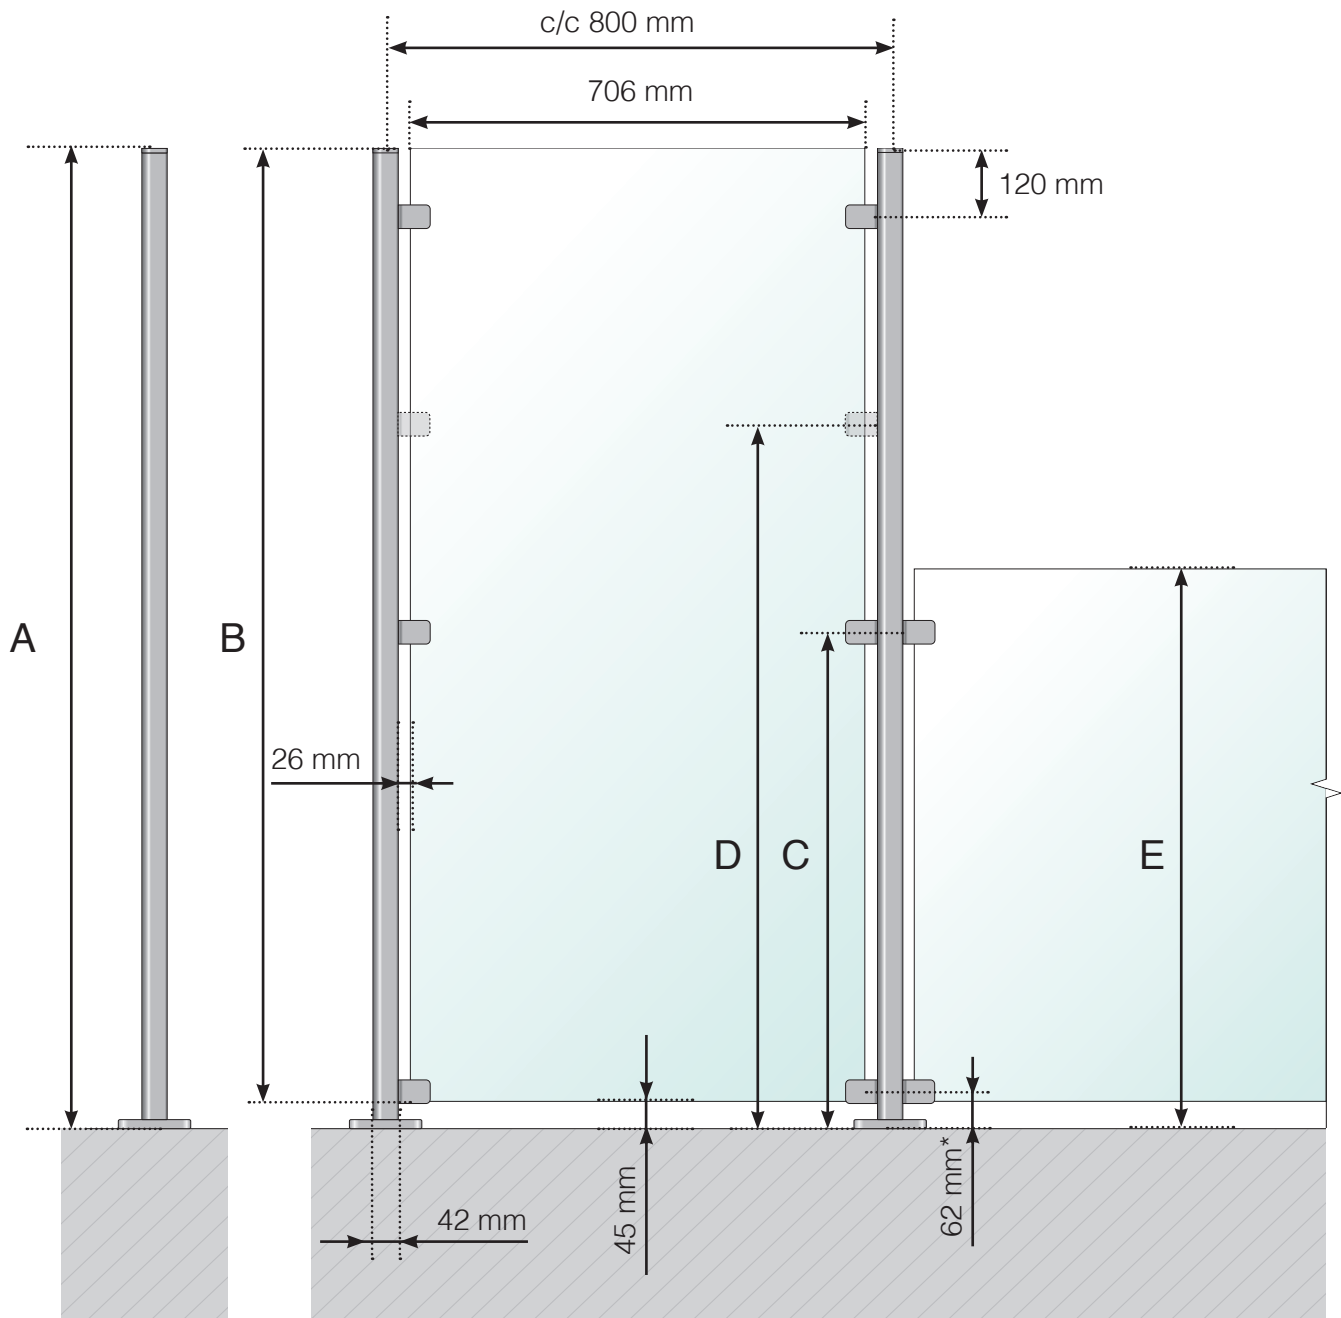

DETAILED MEASUREMENTS

WIND PROTECTION: STAINLESS STEEL WITH FOOT
RAILING EXTENSION WITHOUT CROSSBAR

- A - Wind protection total height
- B - Glass height
- C - Total height of clamp from the floor surface
- D - Extra clamp height from the floor surface. **Please note!** Only when extending an 800 or 900 mm high railing.
- E - Extension railing total height

Please note that the drawings are not to scale

© Räckesbutiken Sweden AB - www.balustradestore.eu

2022-10-10 v.1.0

BALUSTRADESTORE.EU