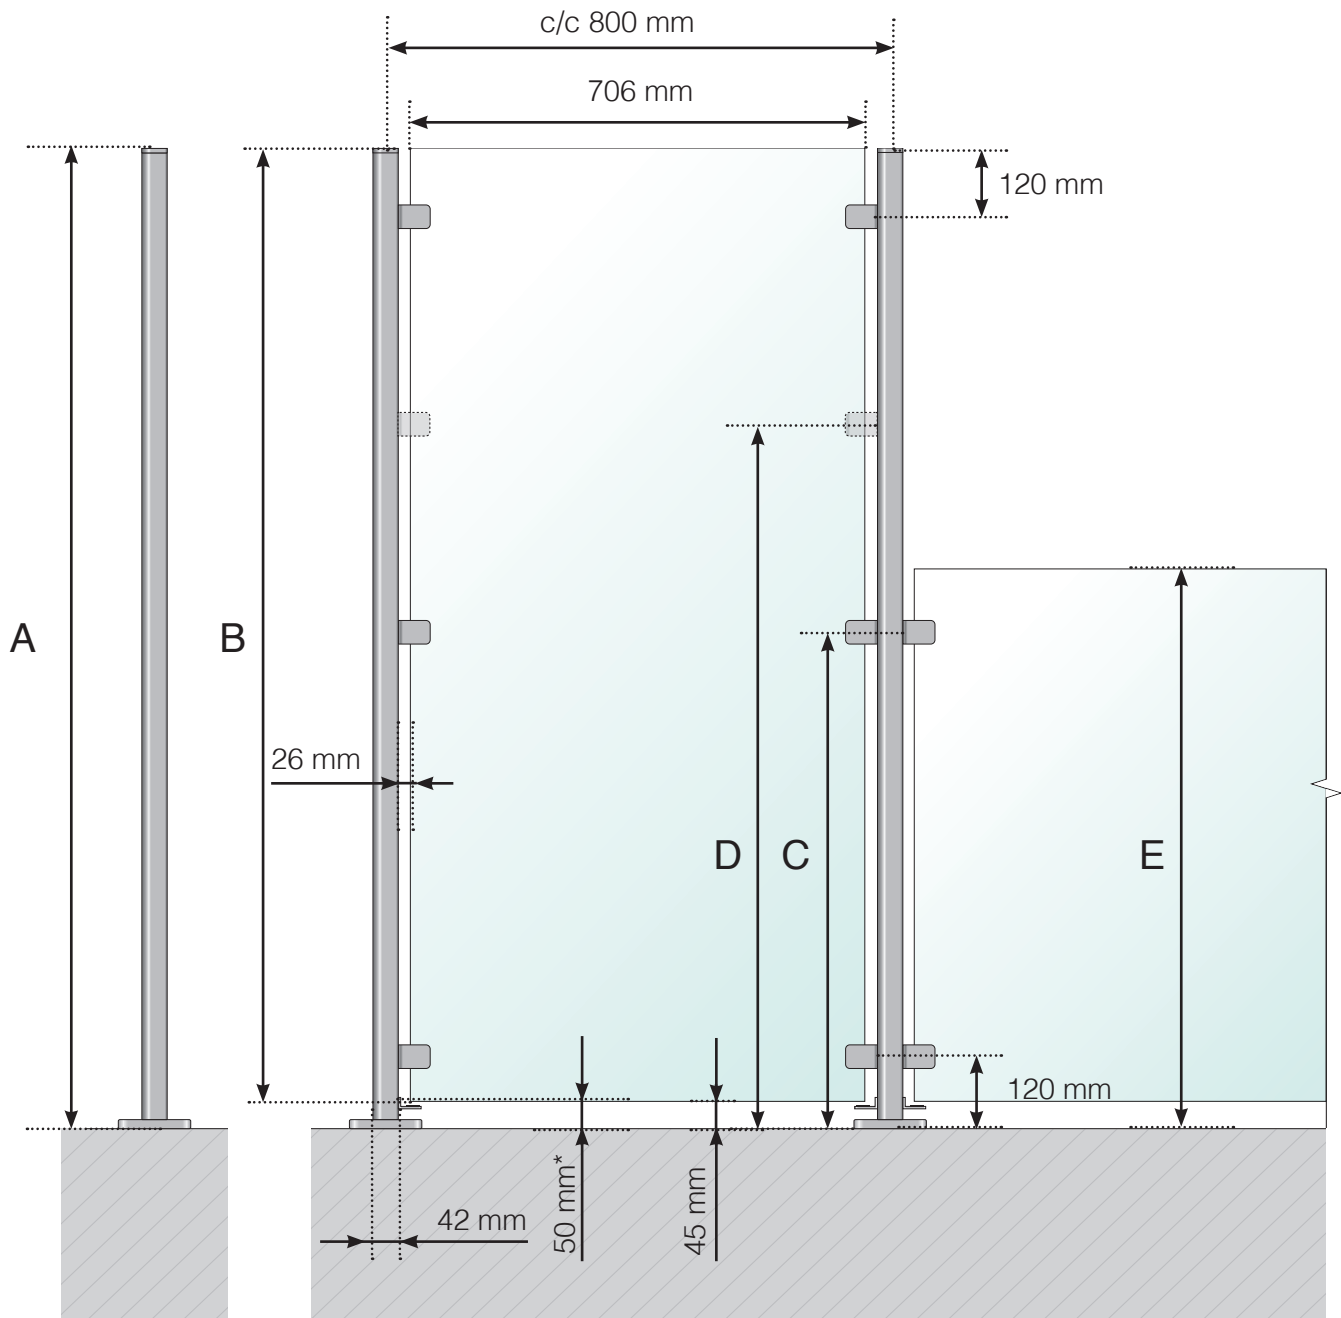

# DETAILED MEASUREMENTS

WIND PROTECTION: STAINLESS STEEL WITH FOOT

- A - Wind protection total height
- B - Glass height
- C - Clamp height from the floor surface

\* Optional fall protection

Please note that the drawings are not to scale

# DETAILED MEASUREMENTS

WIND PROTECTION: STAINLESS STEEL WITH FOOT  
RAILING EXTENSION WITH STAINLESS STEEL CROSSBAR

- A - Wind protection total height
- B - Glass height
- C - Total height of clamp from the floor surface
- D - Extra clamp height from the floor surface. **Please note!** Only when extending an 800 or 900 mm high railing.
- E - Total railing extension height

# DETAILED MEASUREMENTS

WIND PROTECTION: STAINLESS STEEL WITH FOOT  
RAILING EXTENSION WITH WOODEN CROSSBAR

- A - Wind protection total height  
B - Glass height  
C - Total height of clamp from the floor surface  
D - Extra clamp height from the floor surface. **Please note!** Only when extending an 800 or 900 mm high railing.  
E - Total railing extension height

# DETAILED MEASUREMENTS

WIND PROTECTION: STAINLESS STEEL WITH FOOT  
RAILING EXTENSION WITHOUT CROSSBAR

- A - Wind protection total height
- B - Glass height
- C - Total height of clamp from the floor surface
- D - Extra clamp height from the floor surface. **Please note!** Only when extending an 800 or 900 mm high railing.
- E - Extension railing total height