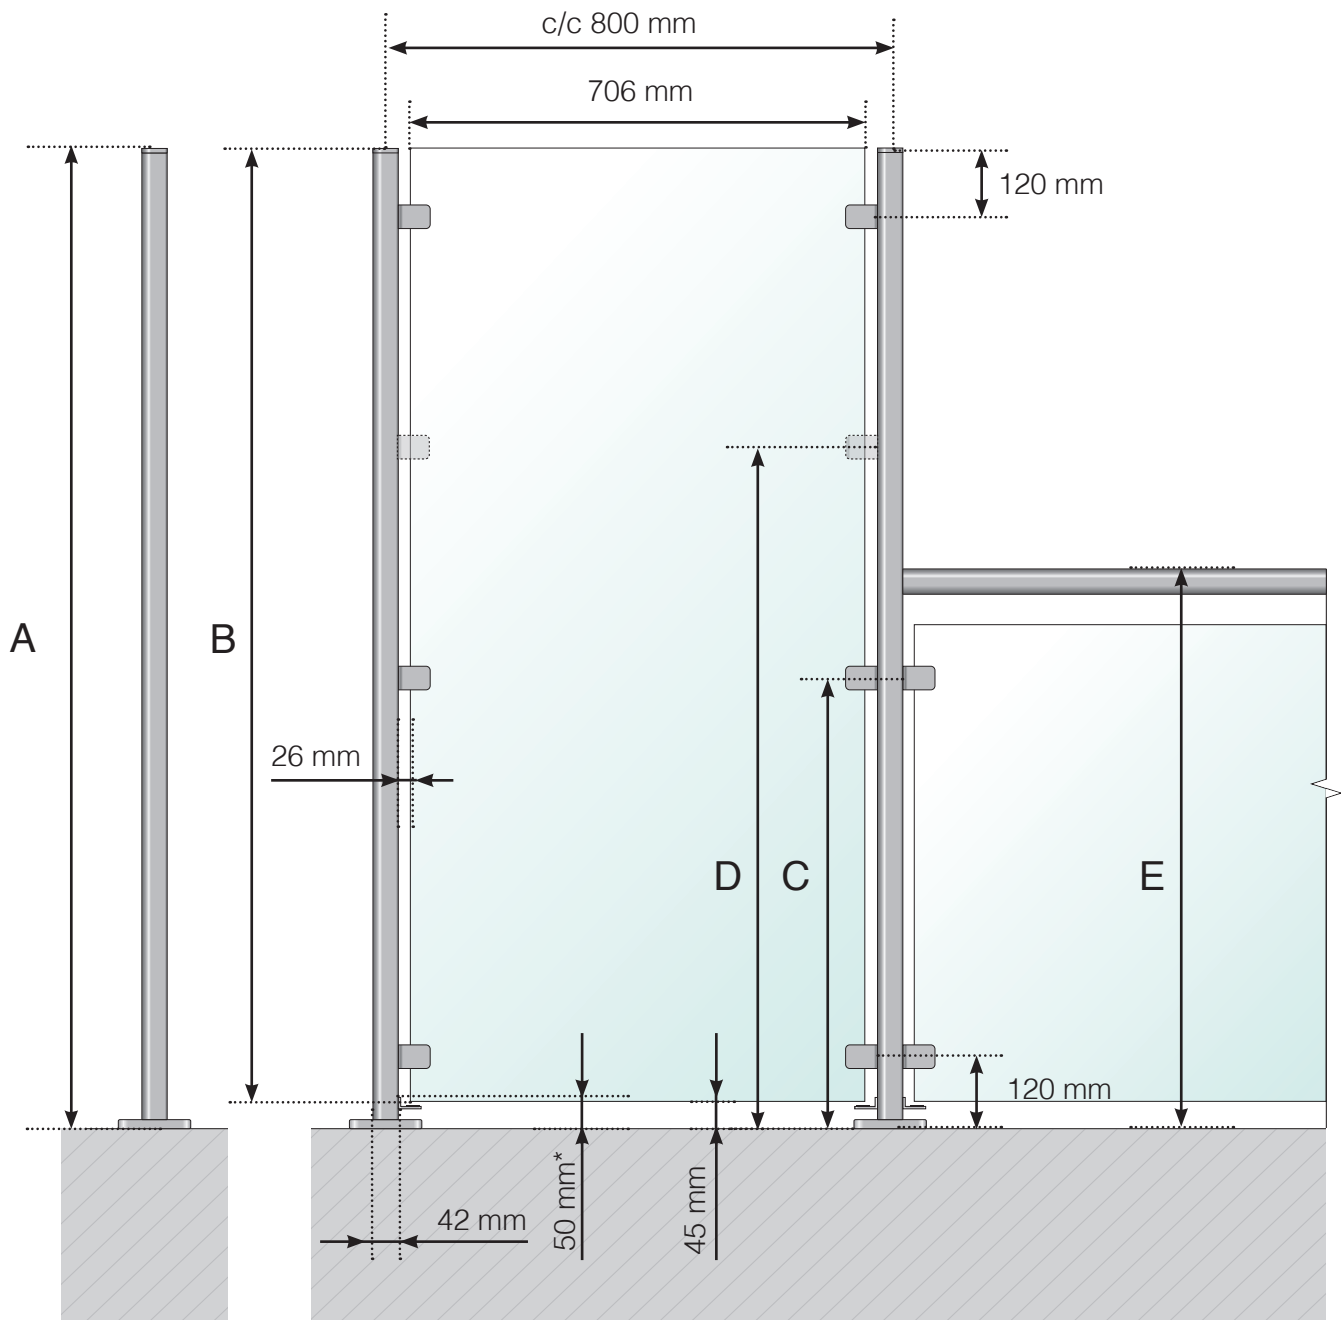

# DETAILED MEASUREMENTS

WIND PROTECTION: STAINLESS STEEL WITH FOOT

- A - Wind protection total height
- B - Glass height
- C - Clamp height from the floor surface

\* Optional fall protection

Please note that the drawings are not to scale

# DETAILED MEASUREMENTS

WIND PROTECTION: STAINLESS STEEL WITH FOOT  
RAILING EXTENSION WITH STAINLESS STEEL CROSSBAR

- A - Wind protection total height
- B - Glass height
- C - Total height of clamp from the floor surface
- D - Extra clamp height from the floor surface. **Please note!** Only when extending an 800 or 900 mm high railing.
- E - Total railing extension height

# DETAILED MEASUREMENTS

WIND PROTECTION: STAINLESS STEEL WITH FOOT  
RAILING EXTENSION WITH WOODEN CROSSBAR

- A - Wind protection total height  
B - Glass height  
C - Total height of clamp from the floor surface  
D - Extra clamp height from the floor surface. **Please note!** Only when extending an 800 or 900 mm high railing.  
E - Total railing extension height