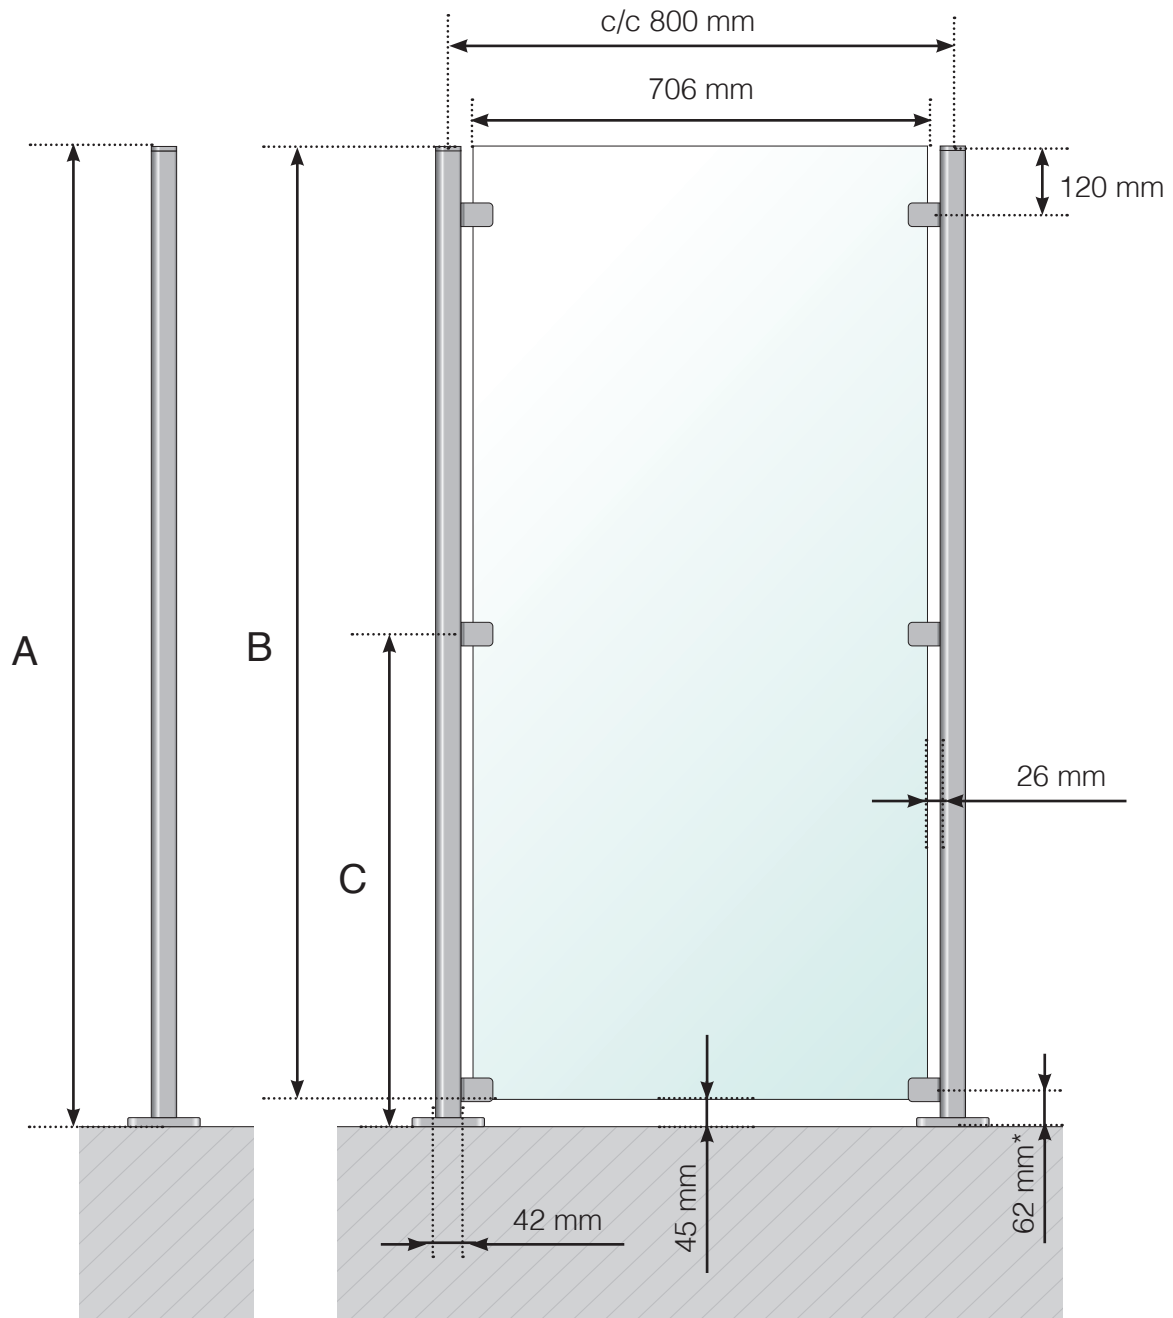

# DETAILED MEASUREMENTS

WIND PROTECTION: STAINLESS STEEL WITH FOOT

- A - Wind protection total height
- B - Glass height
- C - Clamp height from the floor surface

\* Optional fall protection

Please note that the drawings are not to scale

# DETAILED MEASUREMENTS

WIND PROTECTION: STAINLESS STEEL WITH FOOT  
RAILING EXTENSION WITHOUT CROSSBAR

- A - Wind protection total height
- B - Glass height
- C - Total height of clamp from the floor surface
- D - Extra clamp height from the floor surface. **Please note!** Only when extending an 800 or 900 mm high railing.
- E - Extension railing total height

# DETAILED MEASUREMENTS

WIND PROTECTION: STAINLESS STEEL WITH FOOT

- A - Wind protection total height
- B - Glass height
- C - Clamp height from the floor surface

\* Optional clamp mount with fall protection for glass